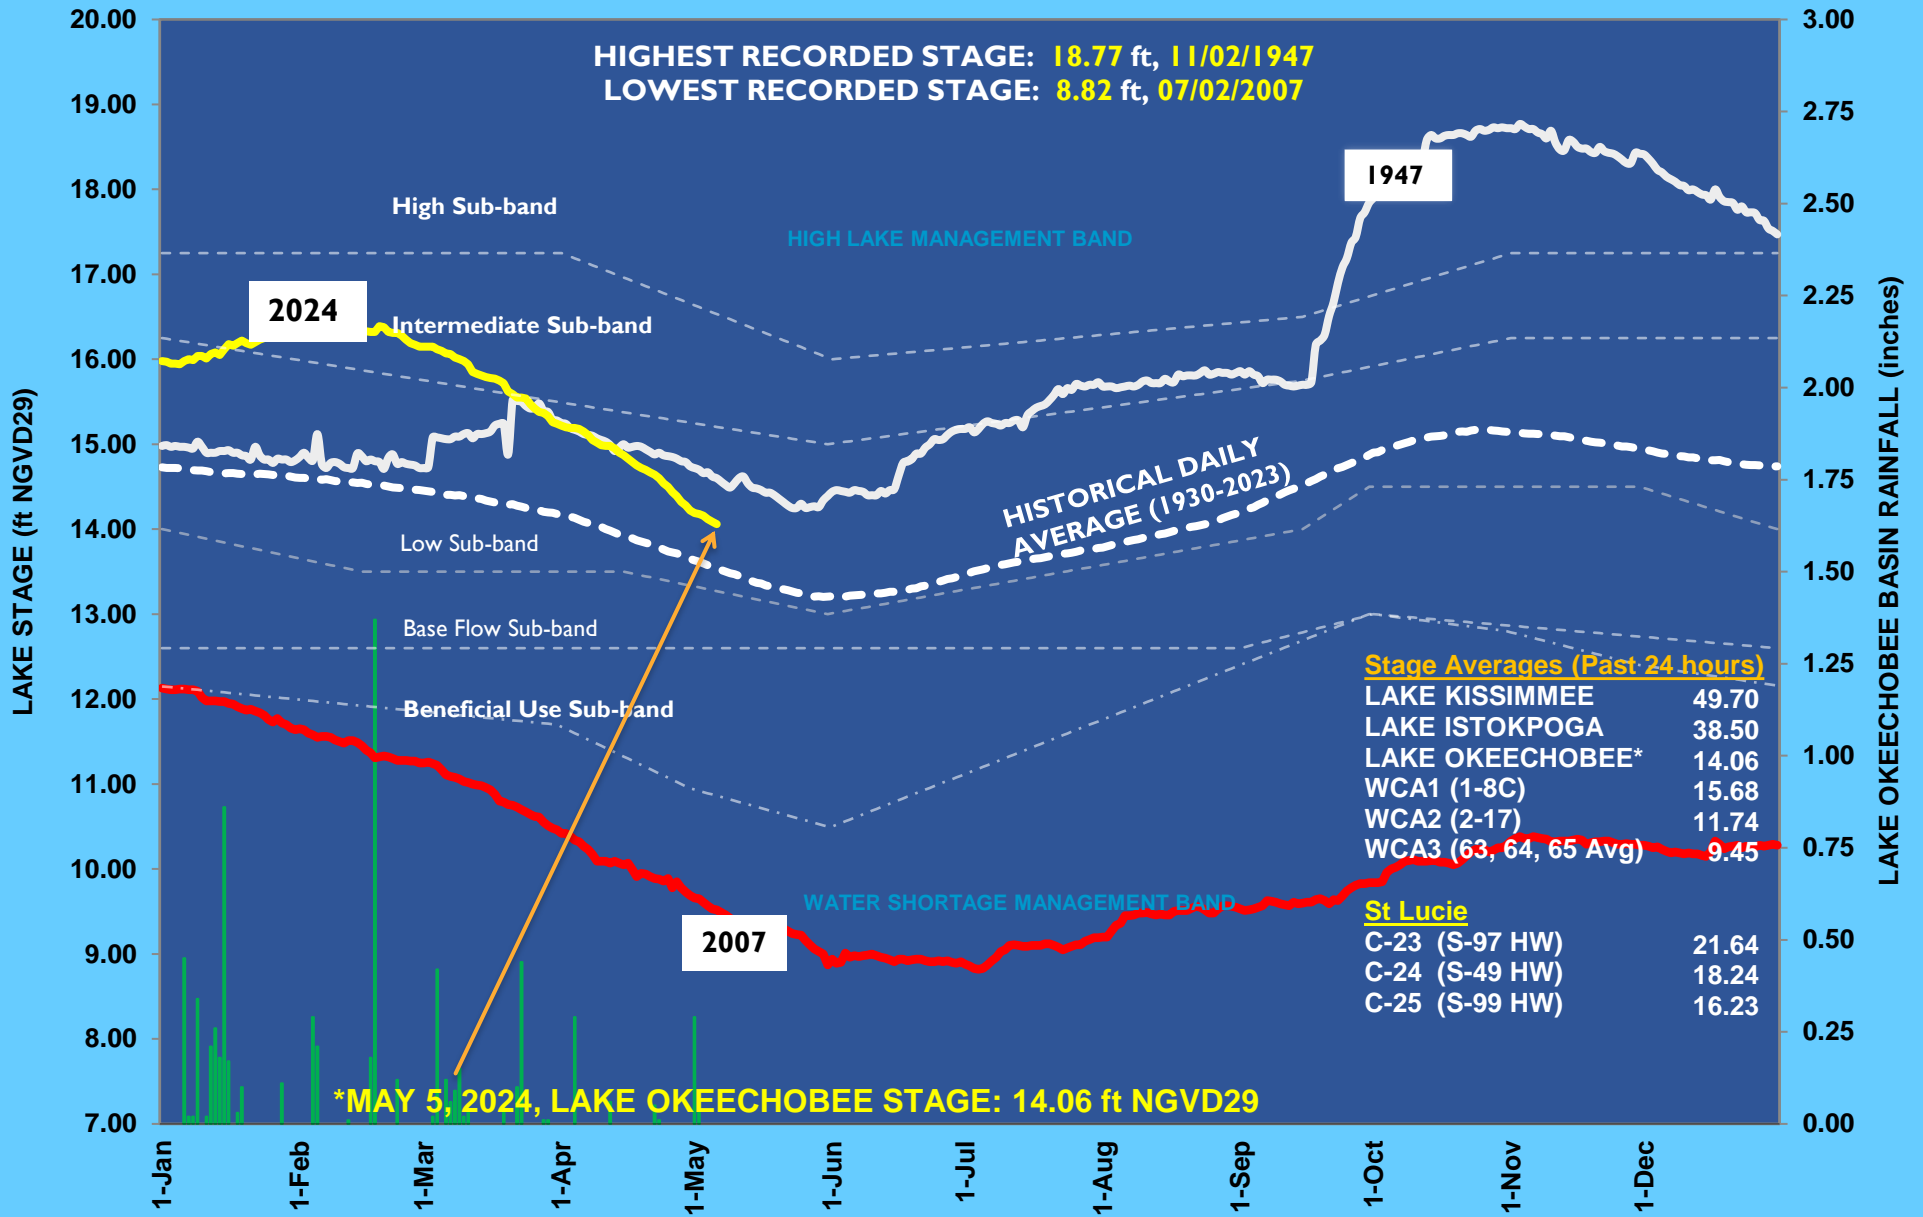

LAKE OKEECHOBEE WATER LEVEL

Provisional Data

- 2024 LAKE OKEECHOBEE BASIN DAILY RAINFALL
- 1947
- Lake Okeechobee Daily Average (1930-2023)
- 2024
- 2007