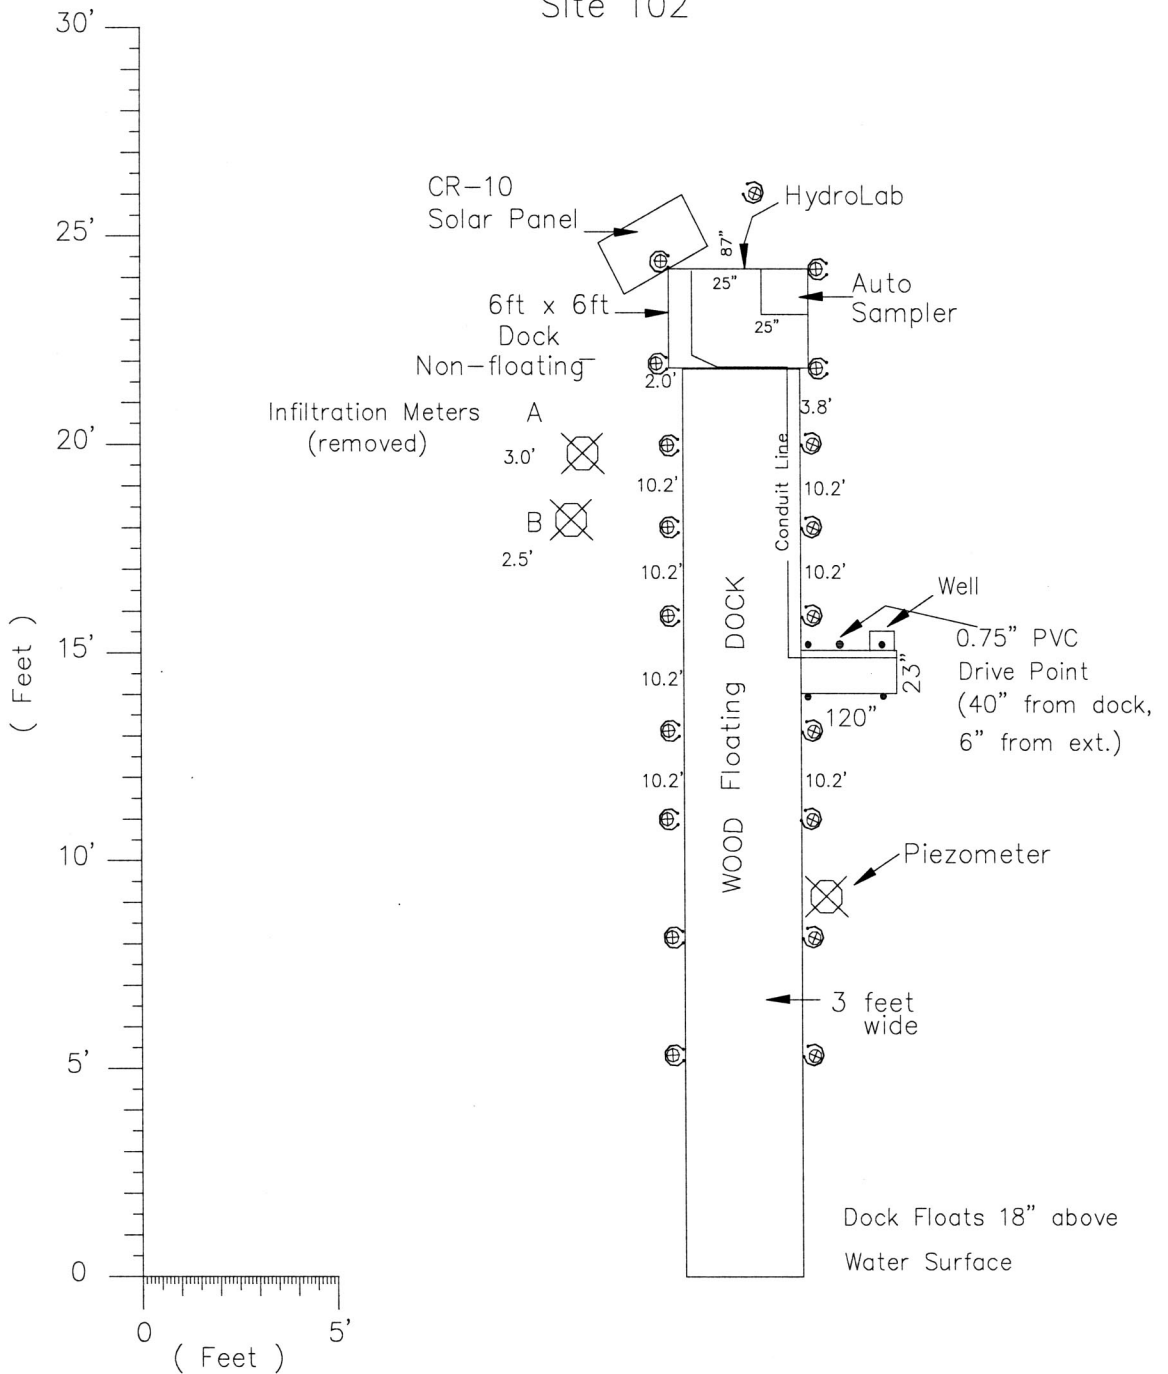

Everglades Nutrient Removal Area

Site 102

DRAWING NAME:	enr102.dwg
DRAWN BY:	JLW DATE: 4/98
REVISED BY:	DATE:
HYDROGEOLOGY	DIVISION 705

SOUTH FLORIDA WATER MGMT. DIST.