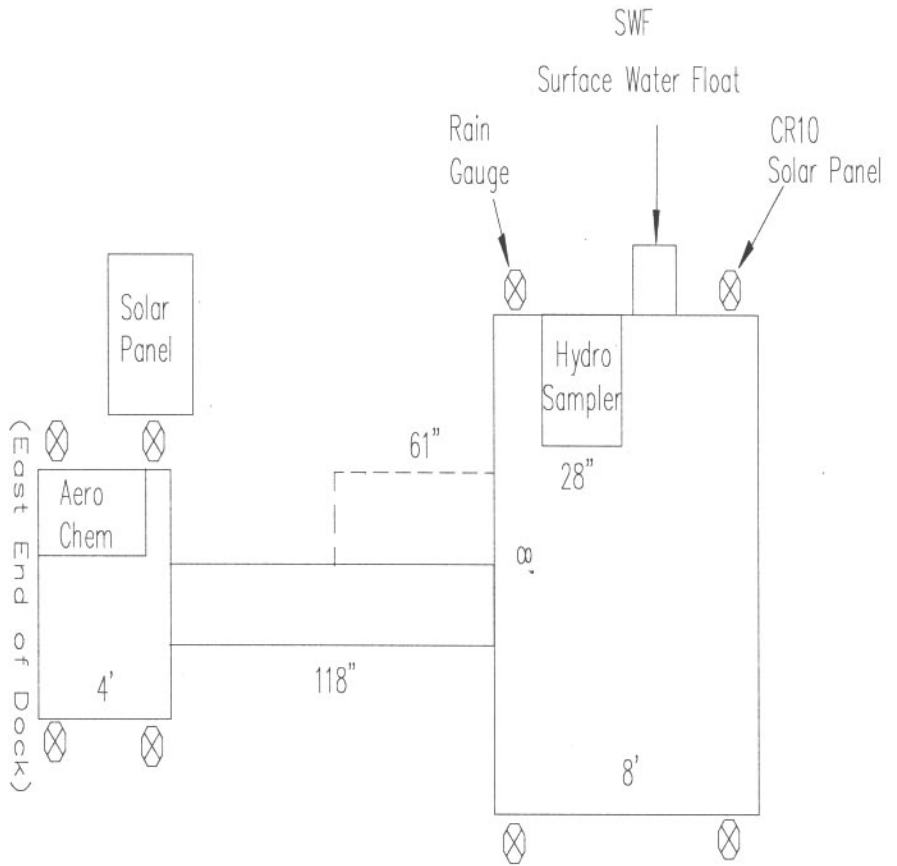

Everglades Nutrient Removal Area Site 203

DRAWING NAME:	enr203.dwg
DRAWN BY:	JLW
DATE:	4/98
REVISED BY:	
DATE:	
HYDROGEOLOGY	DIVISION 705
SOUTH FLORIDA WATER MGMT. DIST.	

Everglades Nutrient Removal Area Site 203

Everglades Nutrient Removal Area

Site 203