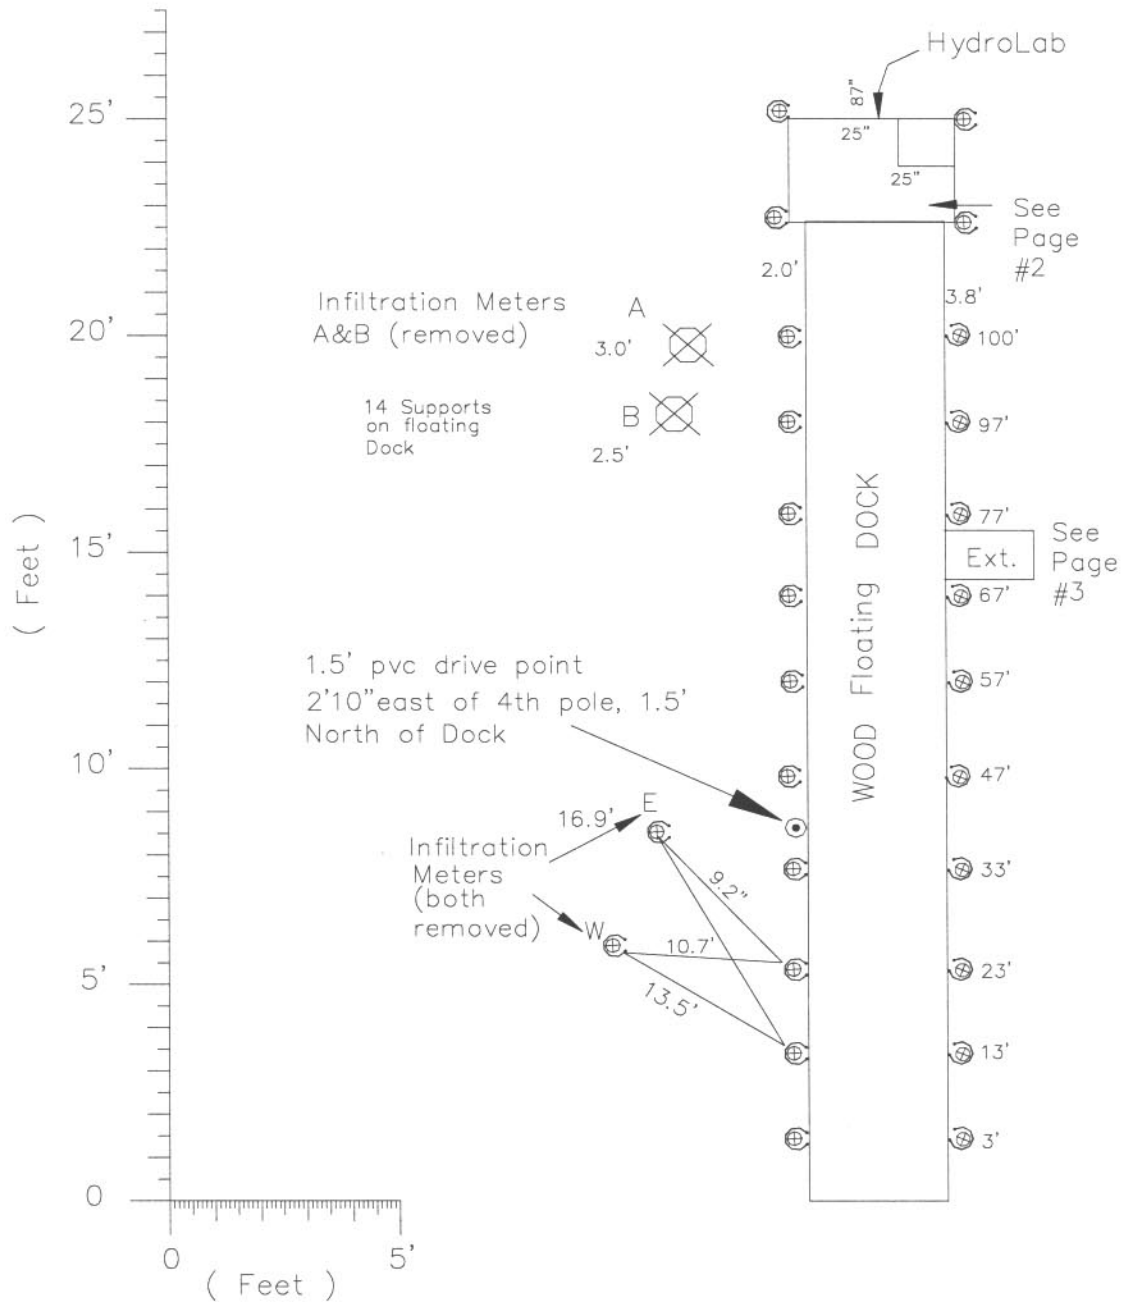

Everglades Nutrient Removal Area Site 203

DRAWING NAME:	enr203.dwg
DRAWN BY:	JLW
DATE:	4/98
REVISED BY:	
DATE:	
HYDROGEOLOGY	DIVISION 705
SOUTH FLORIDA WATER MGMT. DIST.	

Everglades Nutrient Removal Area Site 203

Everglades Nutrient Removal Area

Site 203