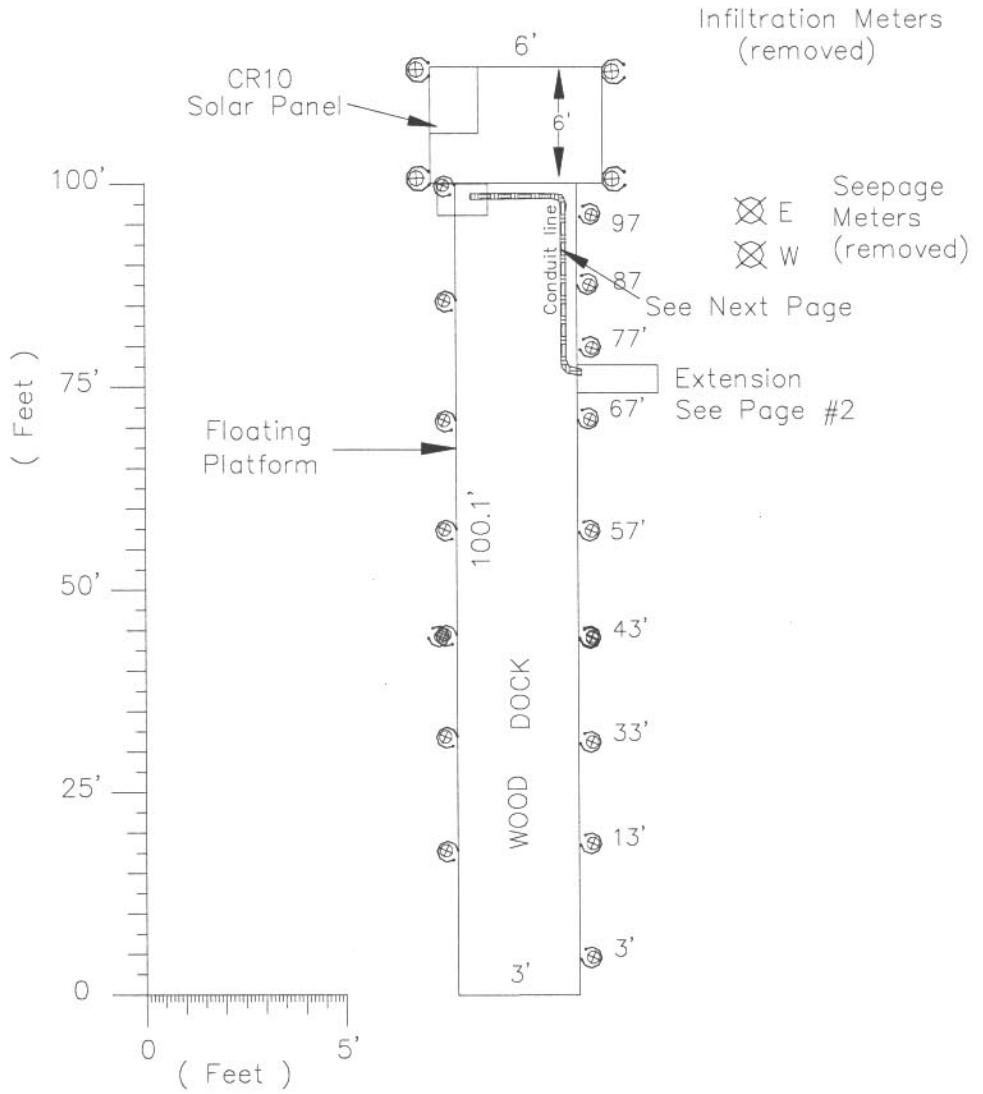

Everglades Nutrient Removal Area Site 303

DRAWING NAME: enr303.dwg	
DRAWN BY: JLW	DATE: 4/98
REVISED BY:	DATE:
HYDROGEOLOGY	DIVISION 705

Everglades Nutrient Removal Area
Site 303