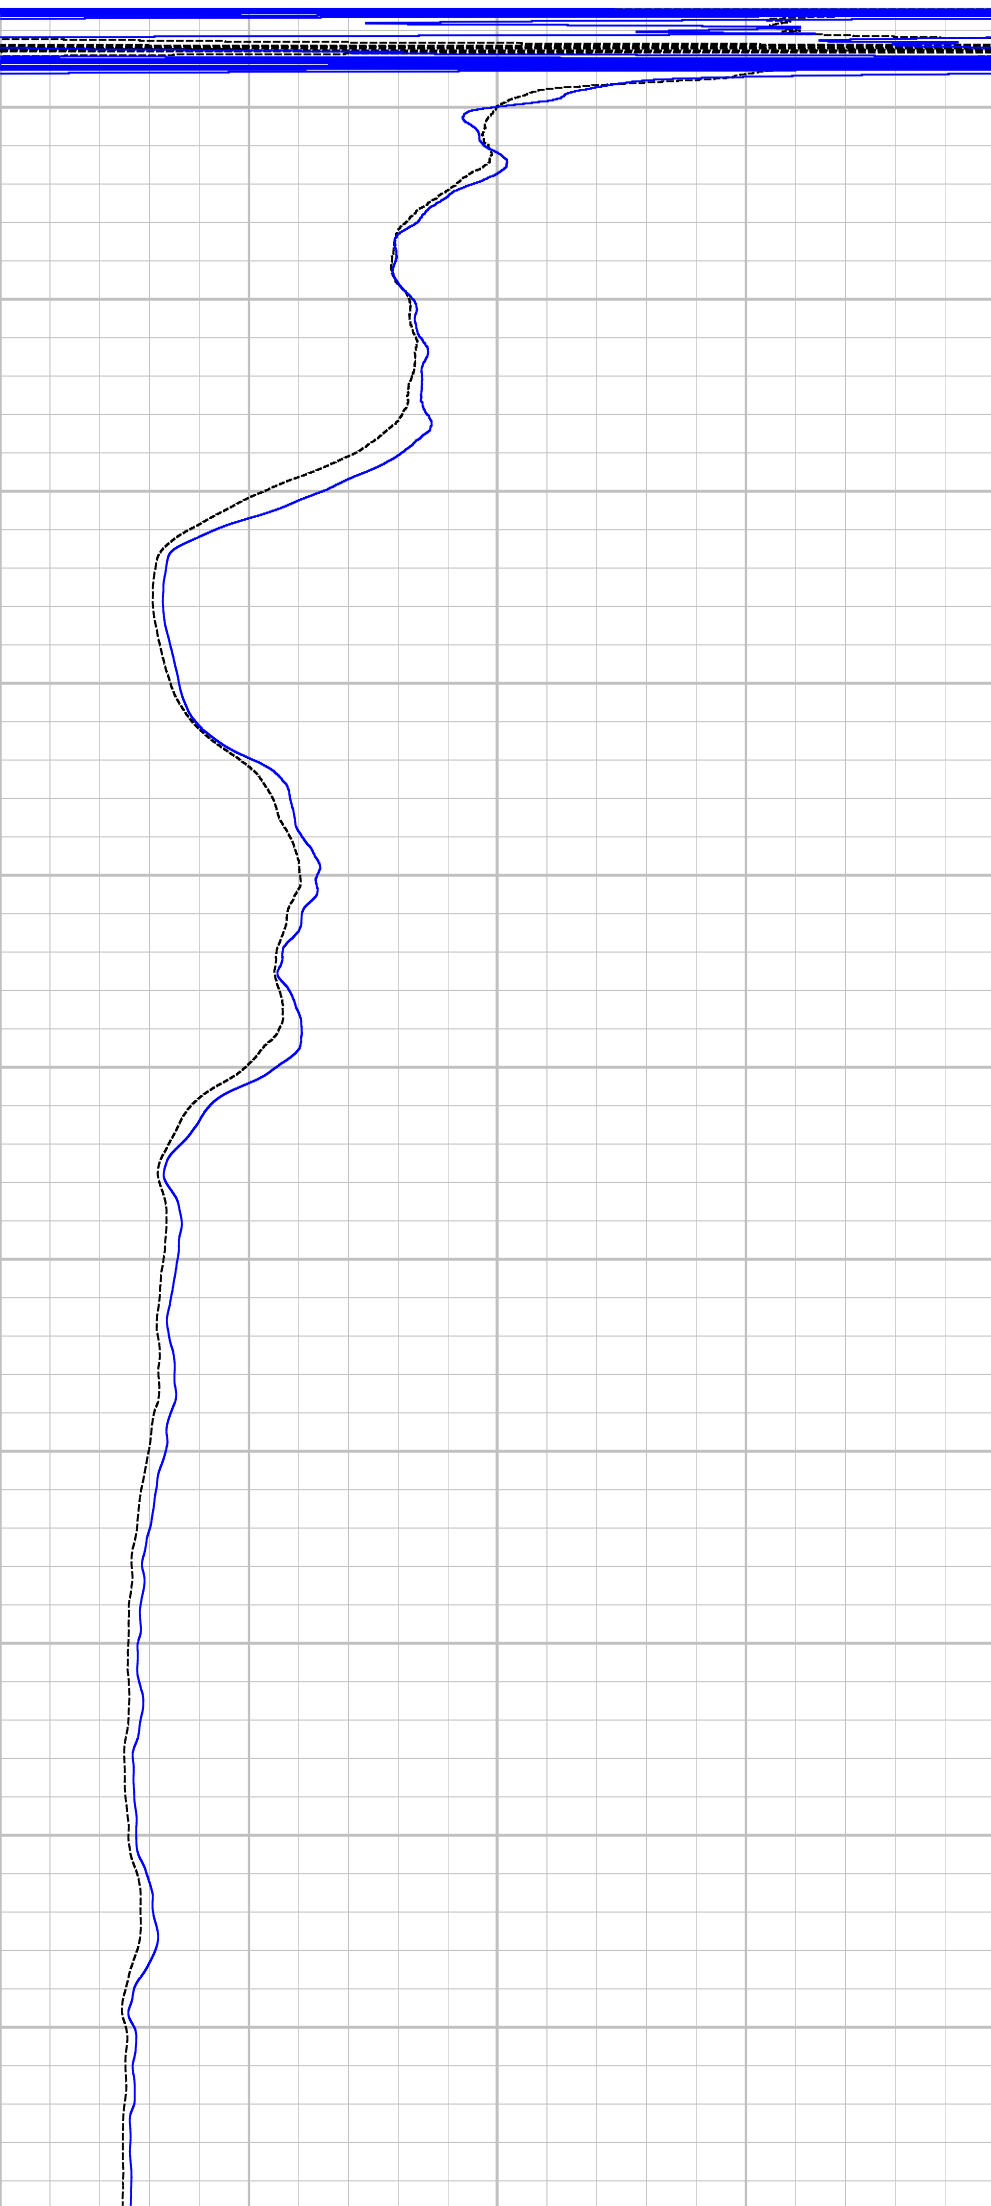

NGAM CPS

0.00 200.00

DEEP Ohm.m

0.00 50.00

SHLW Ohm.m

0.00 50.00

Depth: 4.00 ft Date: 15 Jul 2014 Time: 11:23:35 File: "C:\WinLogger\Data\LWC LOGS\GL-332 7-15 DUIN+GAMMA.LOG"