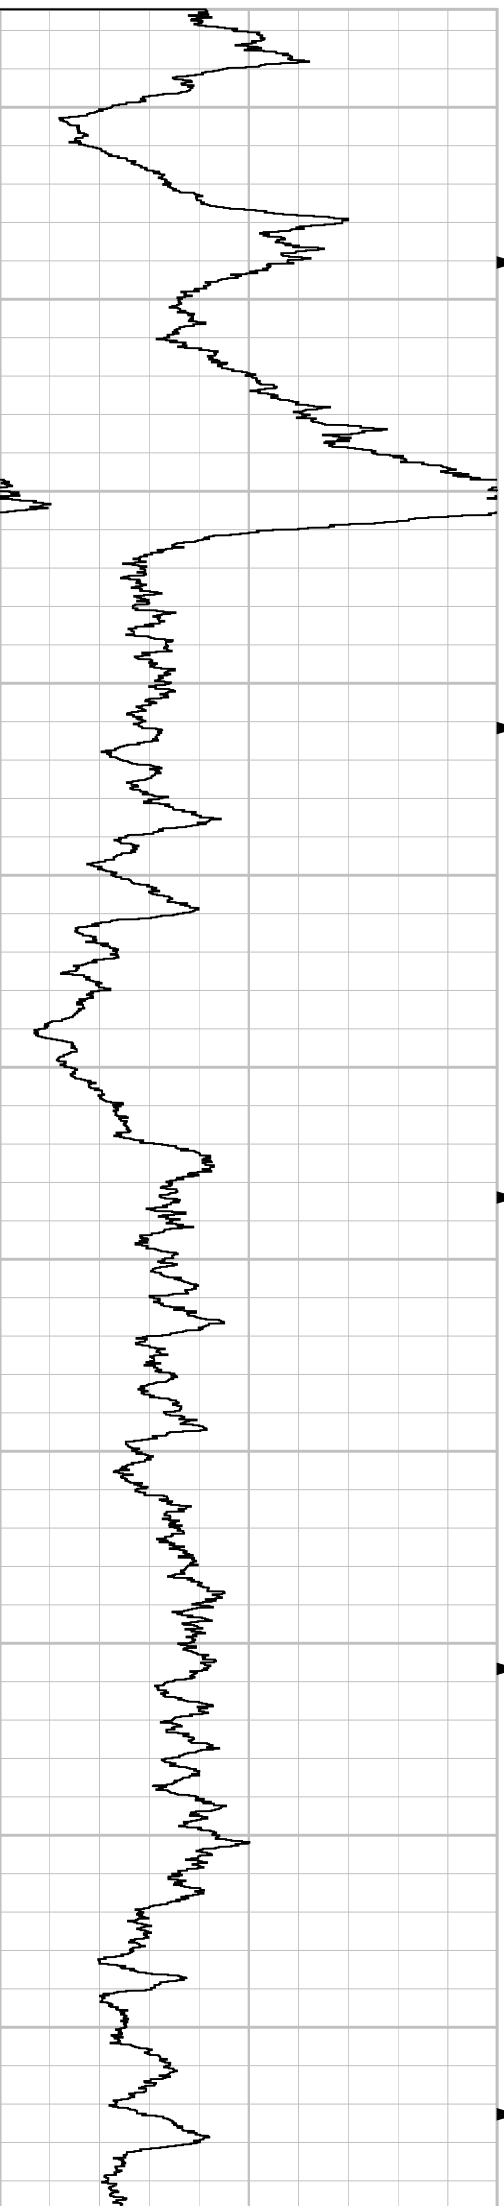

NGAM CPS

0.00 200.00

DEEP Ohm.m

0.00 50.00

SHLW Ohm.m

0.00 50.00

Depth: 4.00 ft Date: 15 Jul 2014 Time: 11:23:35 File: "C:\WinLogger\Data\LWC LOGS\GL-332 7-15 DUIN+GAMMA.LOG"