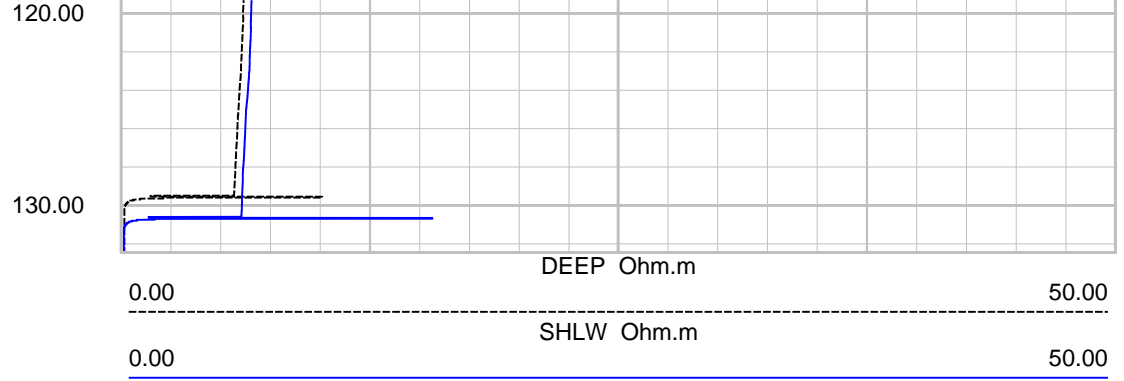

NGAM CPS

0.00 200.00

DEEP Ohm.m

0.00 50.00

SHLW Ohm.m

0.00 50.00

Depth: 4.00 ft Date: 15 Jul 2014 Time: 11:23:35 File: "C:\WinLogger\Data\LWC LOGS\GL-332 7-15 DUIN+GAMMA.LOG"