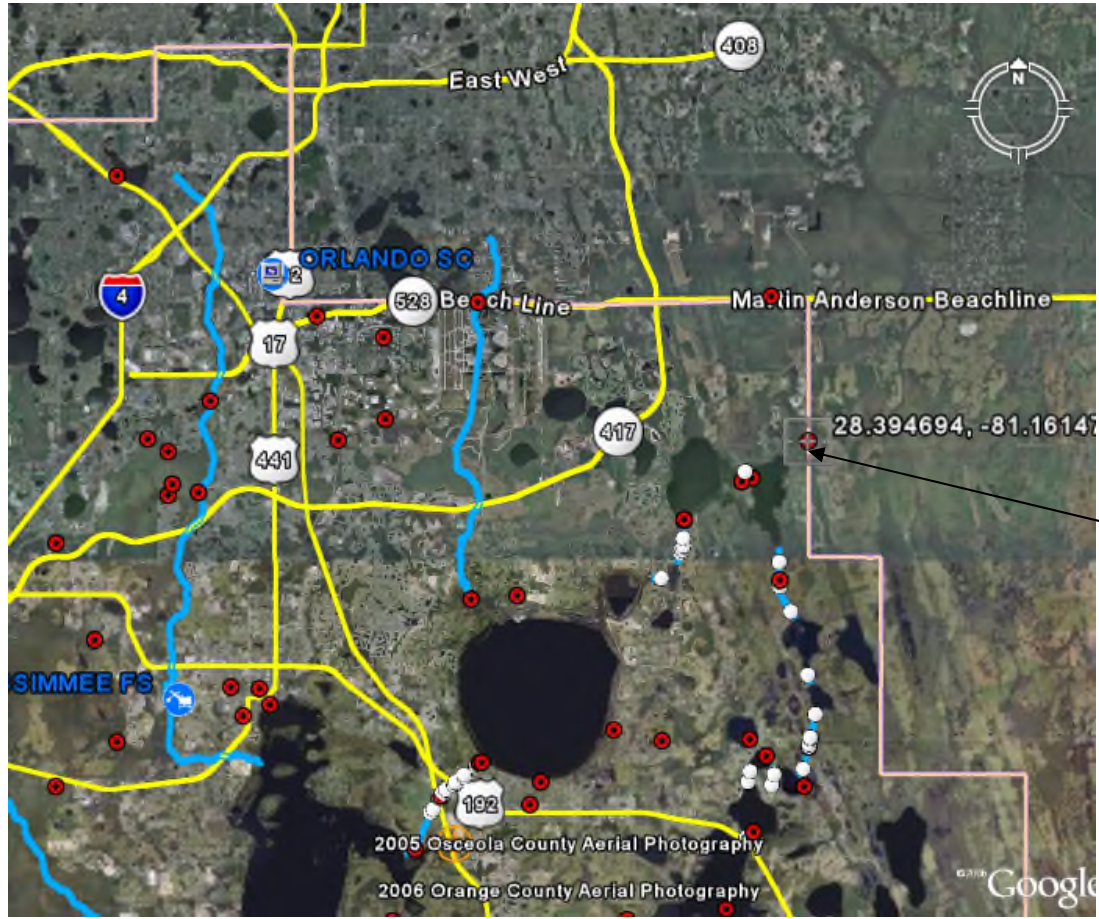

**ORF- 62 & ORS - 5
directional view**

MAP-NR 21

well location

**ORF- 62 & ORS - 5
directional view**

MAP-NR 21

well location

**ORF- 62 & ORS – 5
directional view**

ORF- 62 & ORS – 5
further view

ORF- 62 & ORS – 5
closer view

ORF- 62
Top view

ORS- 5
Top view