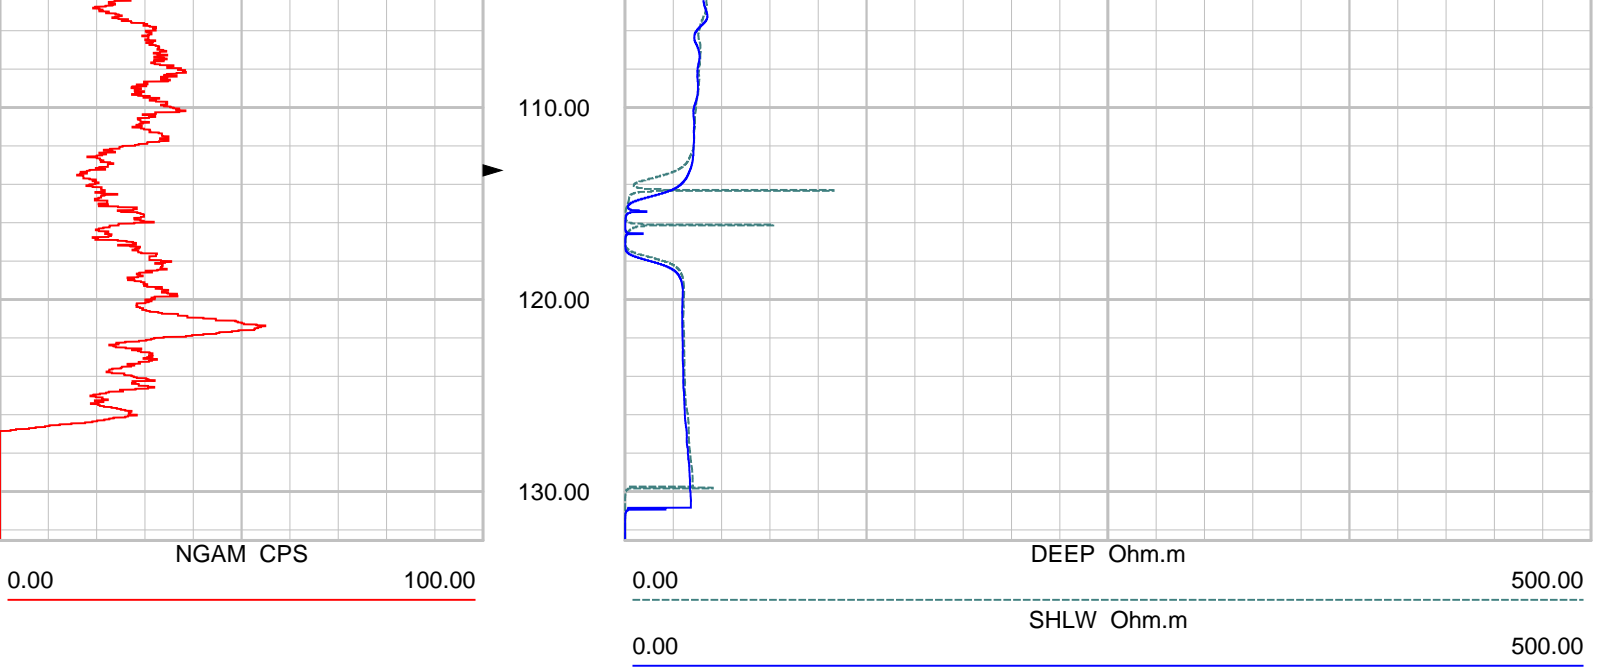

NGAM CPS

0.00 100.00

DEEP Ohm.m

0.00 500.00

SHLW Ohm.m

0.00 500.00

Depth: 5.00 ft Date: 30 Mar 2016 Time: 10:04:31 File: "C:\WinLogger\Data\SFWMD C-1073\C-1073 3-30 DUIN.LOG"