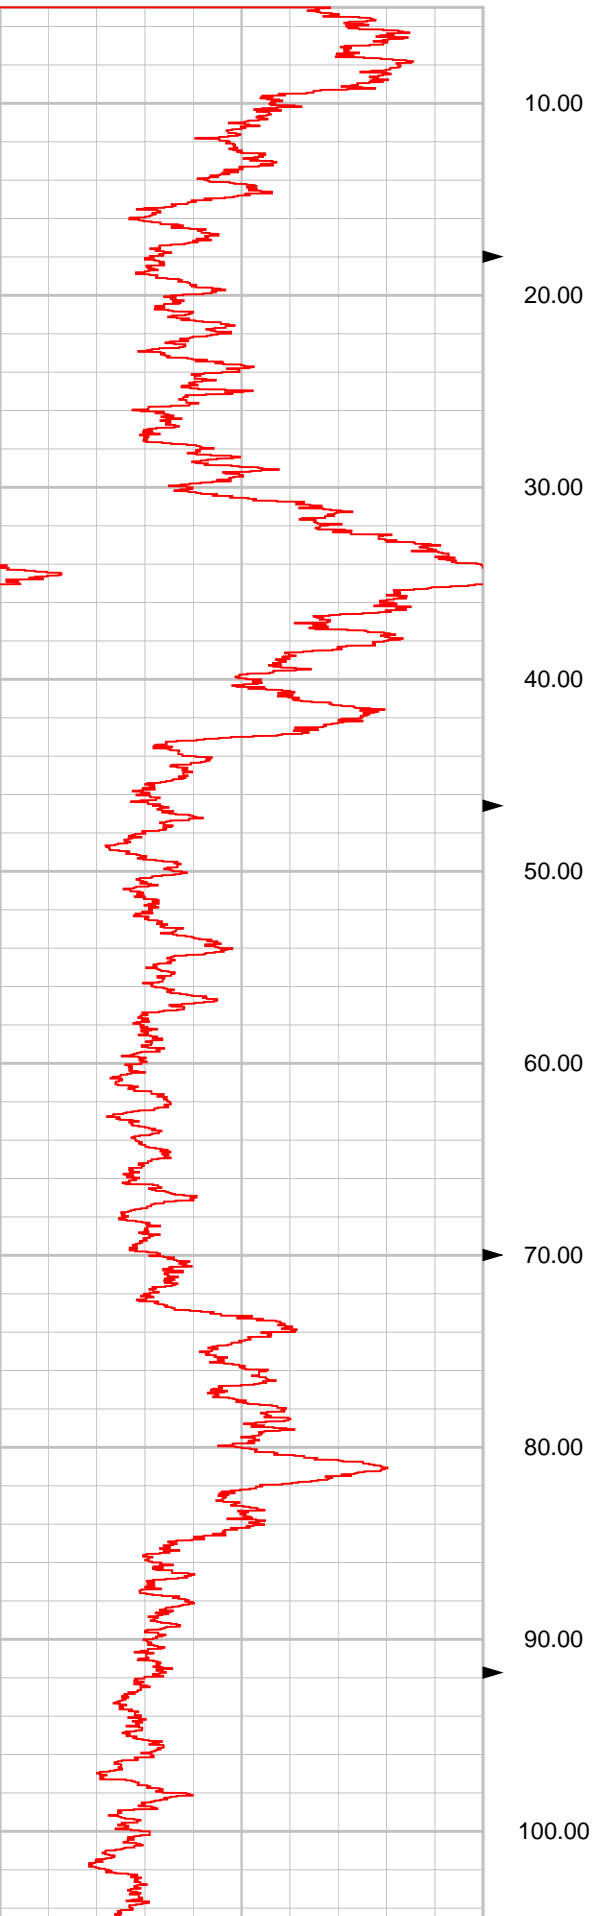

NGAM CPS

0.00 100.00

DEEP Ohm.m

0.00 500.00

SHLW Ohm.m

0.00 500.00

Depth: 5.00 ft Date: 30 Mar 2016 Time: 10:04:31 File: "C:\WinLogger\Data\SFWMD C-1073\C-1073 3-30 DUIN.LOG"