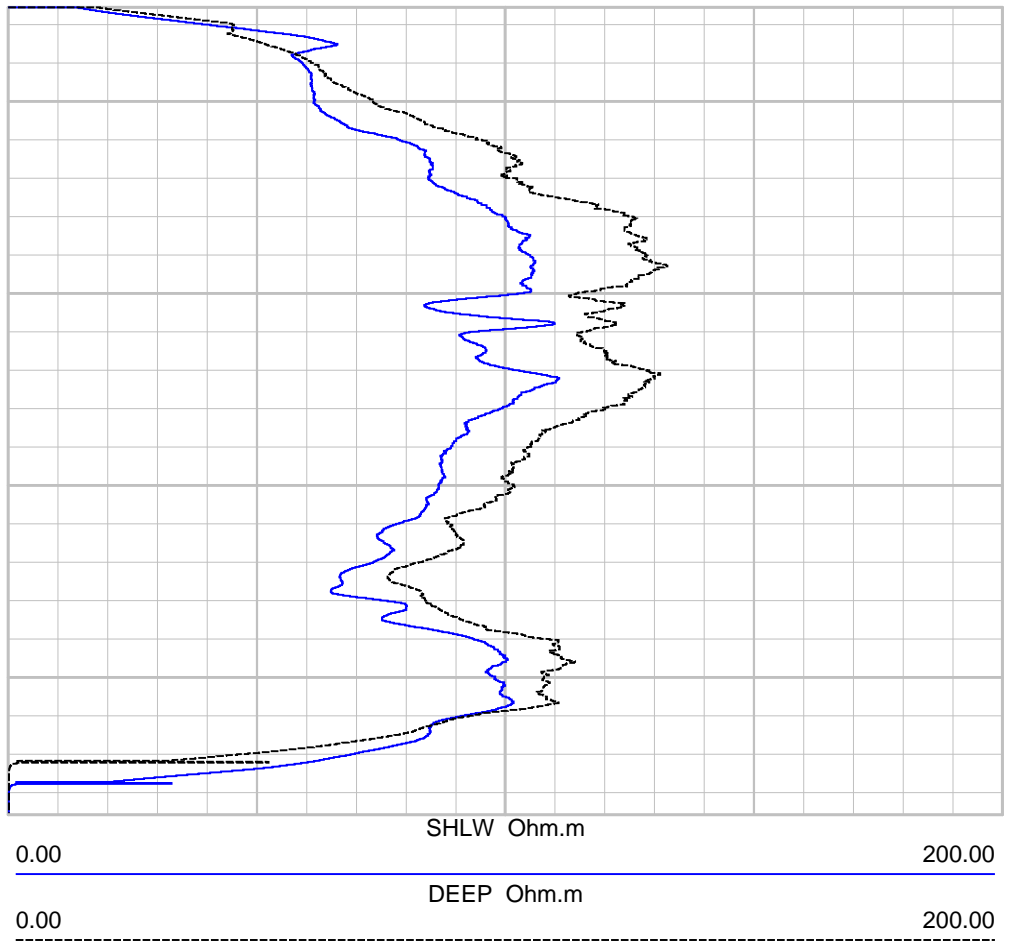

0.00 NGAM CPS 100.00

0.00 SHLW Ohm.m 200.00

0.00 DEEP Ohm.m 200.00

Depth: 5.00 ft Date: 30 Jun 2015 Time: 12:11:54 File: "C:\WinLogger\Data\SFWMD G1183\G-1183 DUAL INDUCTION GAMMA 6-30-2015.LOG"