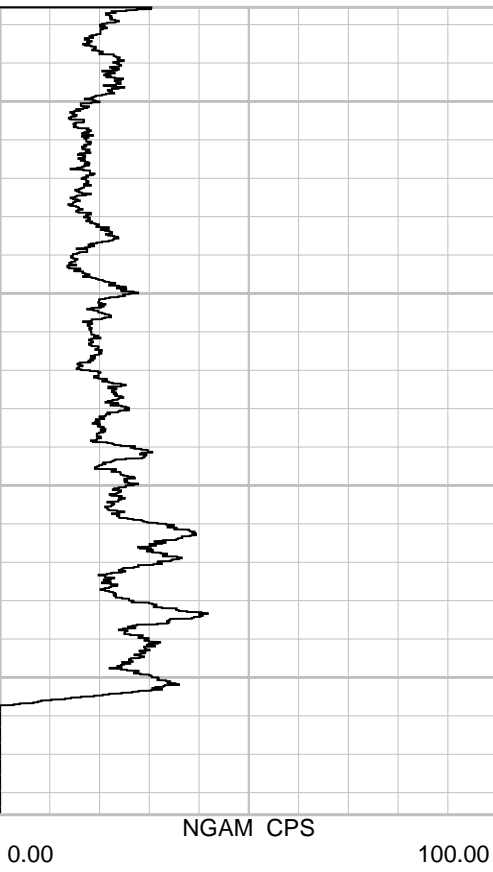

0.00 NGAM CPS 100.00

0.00 SHLW Ohm.m 200.00

0.00 DEEP Ohm.m 200.00

Depth: 5.00 ft Date: 30 Jun 2015 Time: 12:11:54 File: "C:\WinLogger\Data\SFWMD G1183\G-1183 DUAL INDUCTION GAMMA 6-30-2015.LOG"