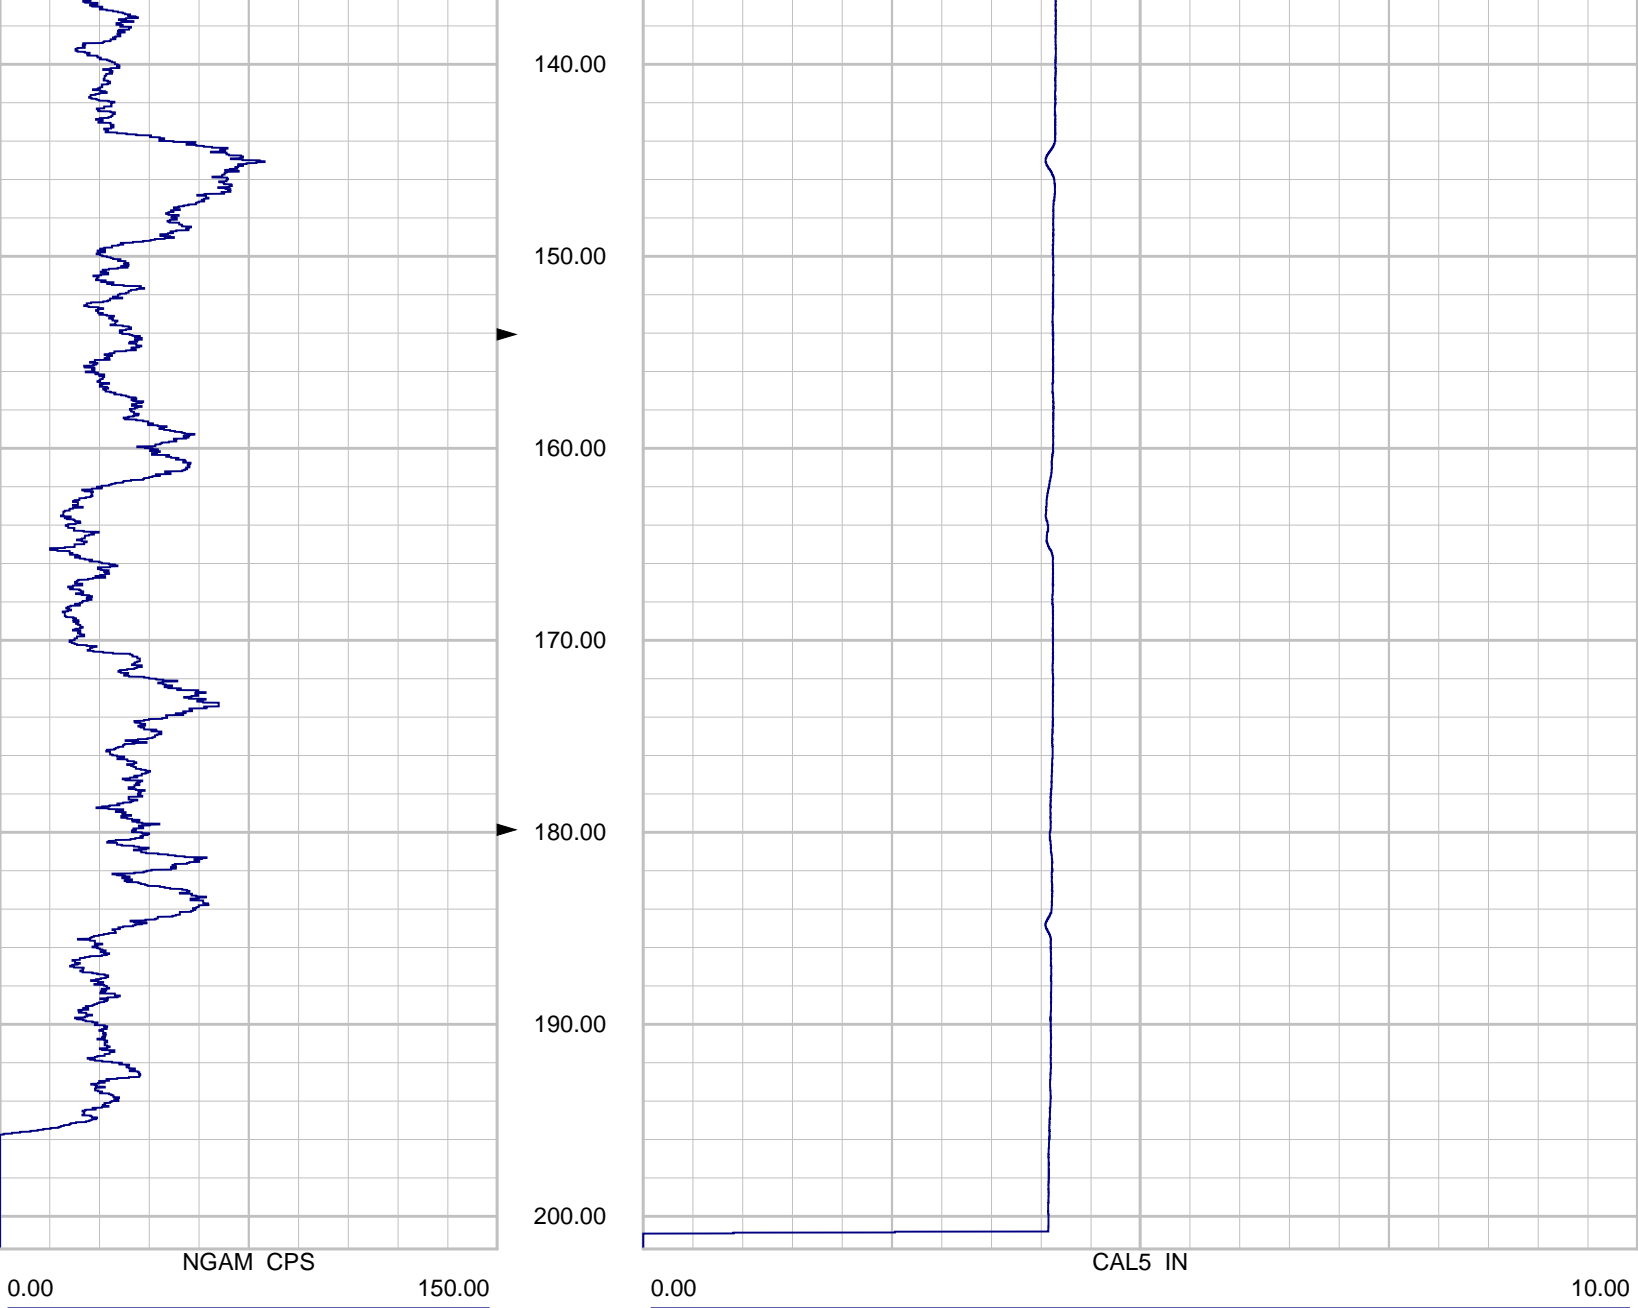

NGAM CPS

0.00 150.00

CAL5 IN

0.00 10.00

Depth: 18.00 ft Date: 18 Mar 2015 Time: 12:38:44 File: "C:\WinLogger\Data\SFWMD HE-555\HE555 CALIPER 3-18 2ND.LOG"