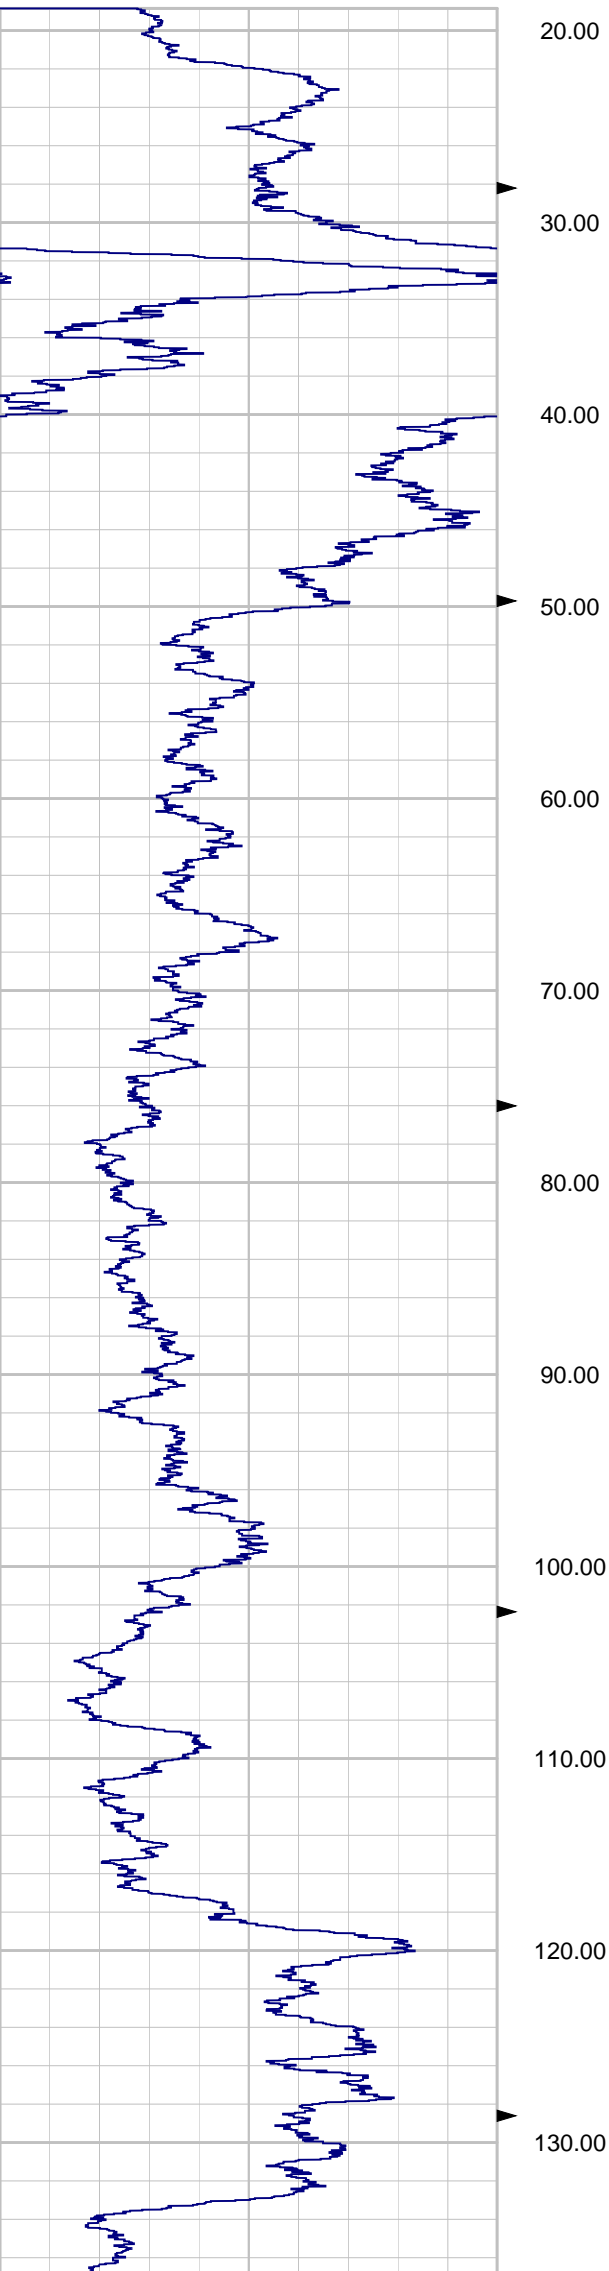

NGAM CPS

0.00 150.00

CAL5 IN

0.00 10.00

Depth: 18.00 ft Date: 18 Mar 2015 Time: 12:38:44 File: "C:\WinLogger\Data\SFWMD HE-555\HE555 CALIPER 3-18 2ND.LOG"