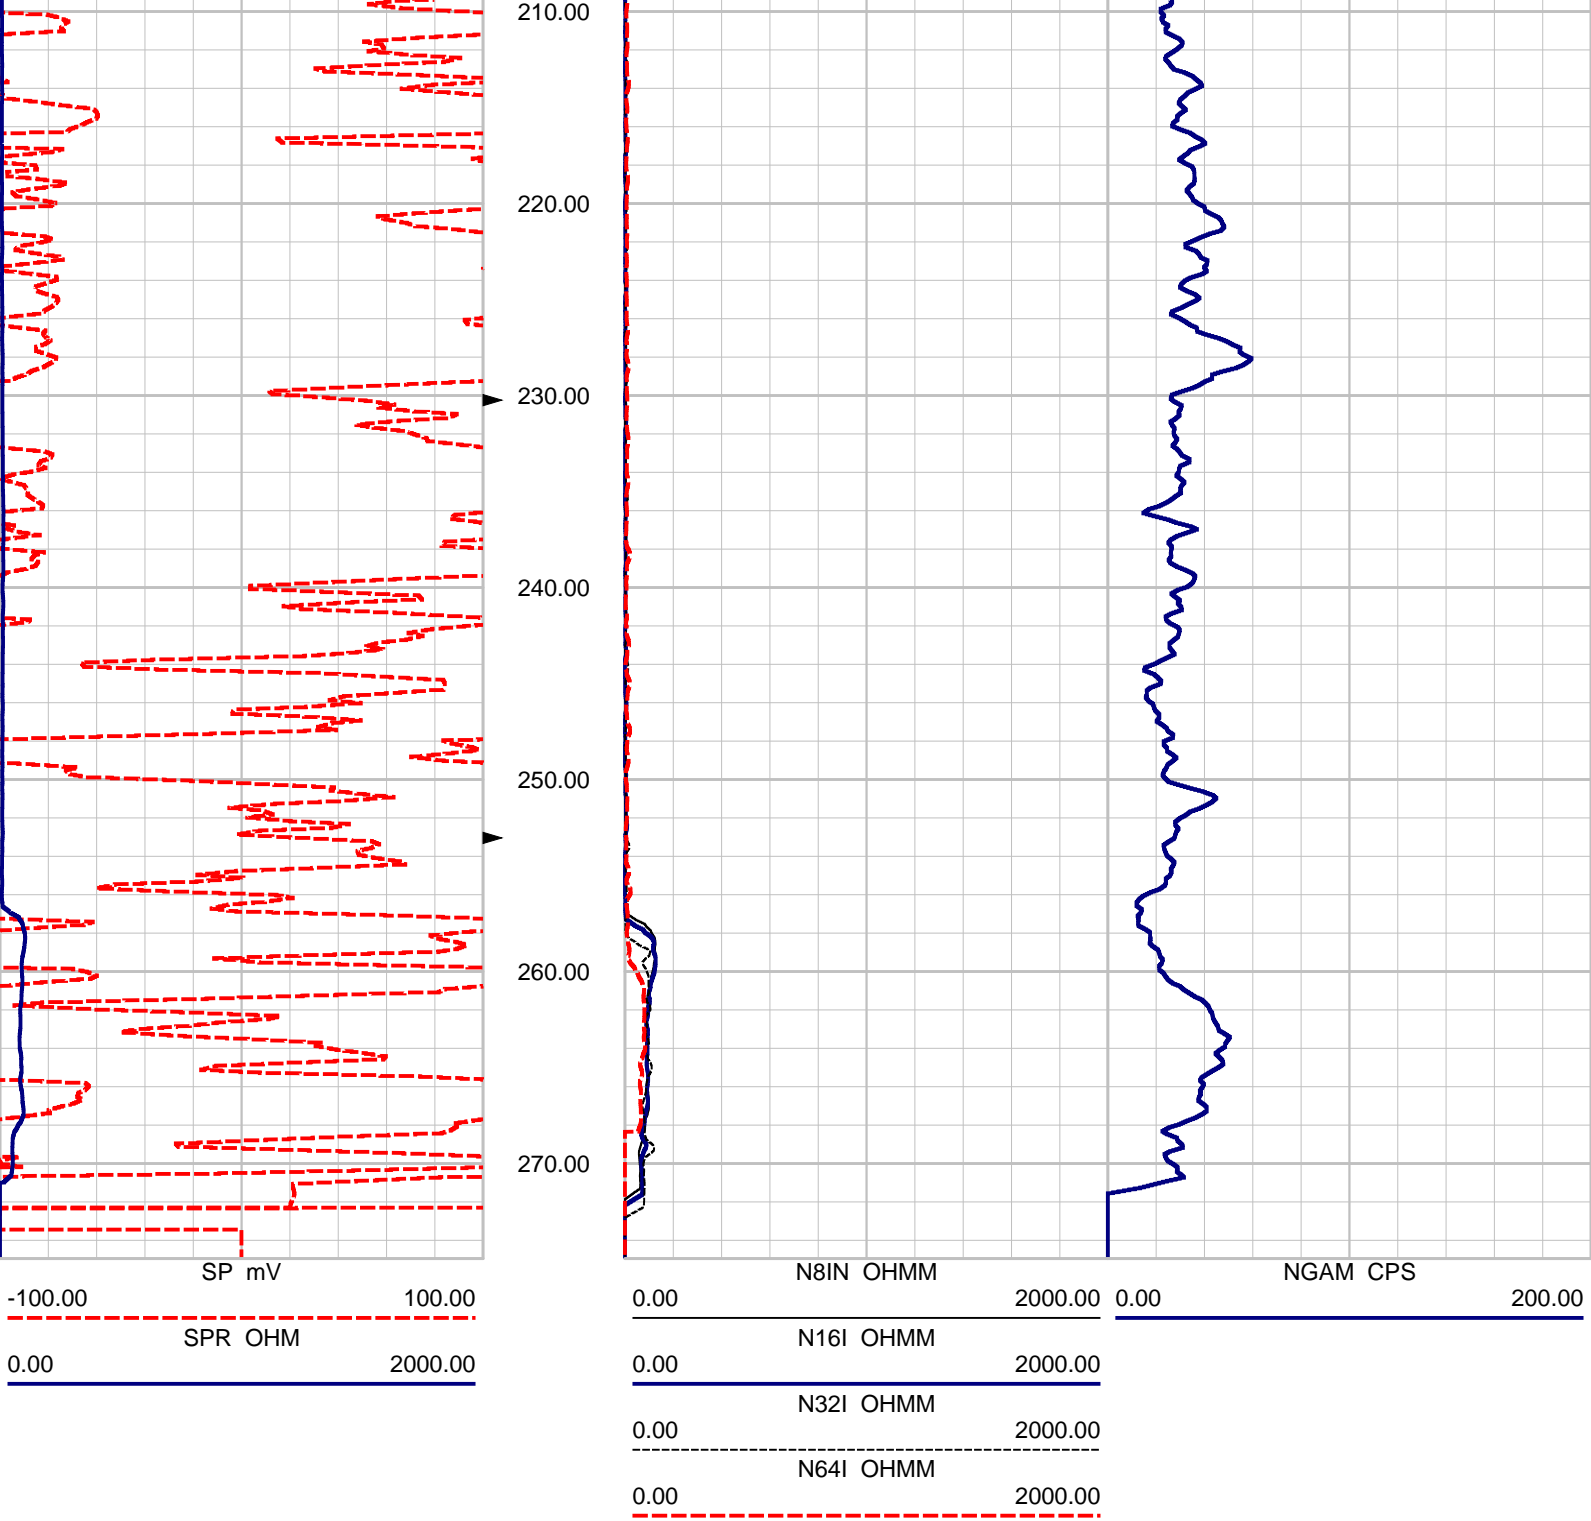

SP mV  
 -100.00 100.00  
 SPR OHM  
 0.00 2000.00

N8IN OHMM 2000.00  
 N16I OHMM 2000.00  
 N32I OHMM 2000.00  
 N64I OHMM 2000.00  
 NGAM CPS 0.00 200.00

Depth: 6.00 ft Date: 29 Mar 2016 Time: 15:53:33 File: "C:\WinLogger\Data\SFWMD C-298\C-298 3-29 ELOG.LGX"