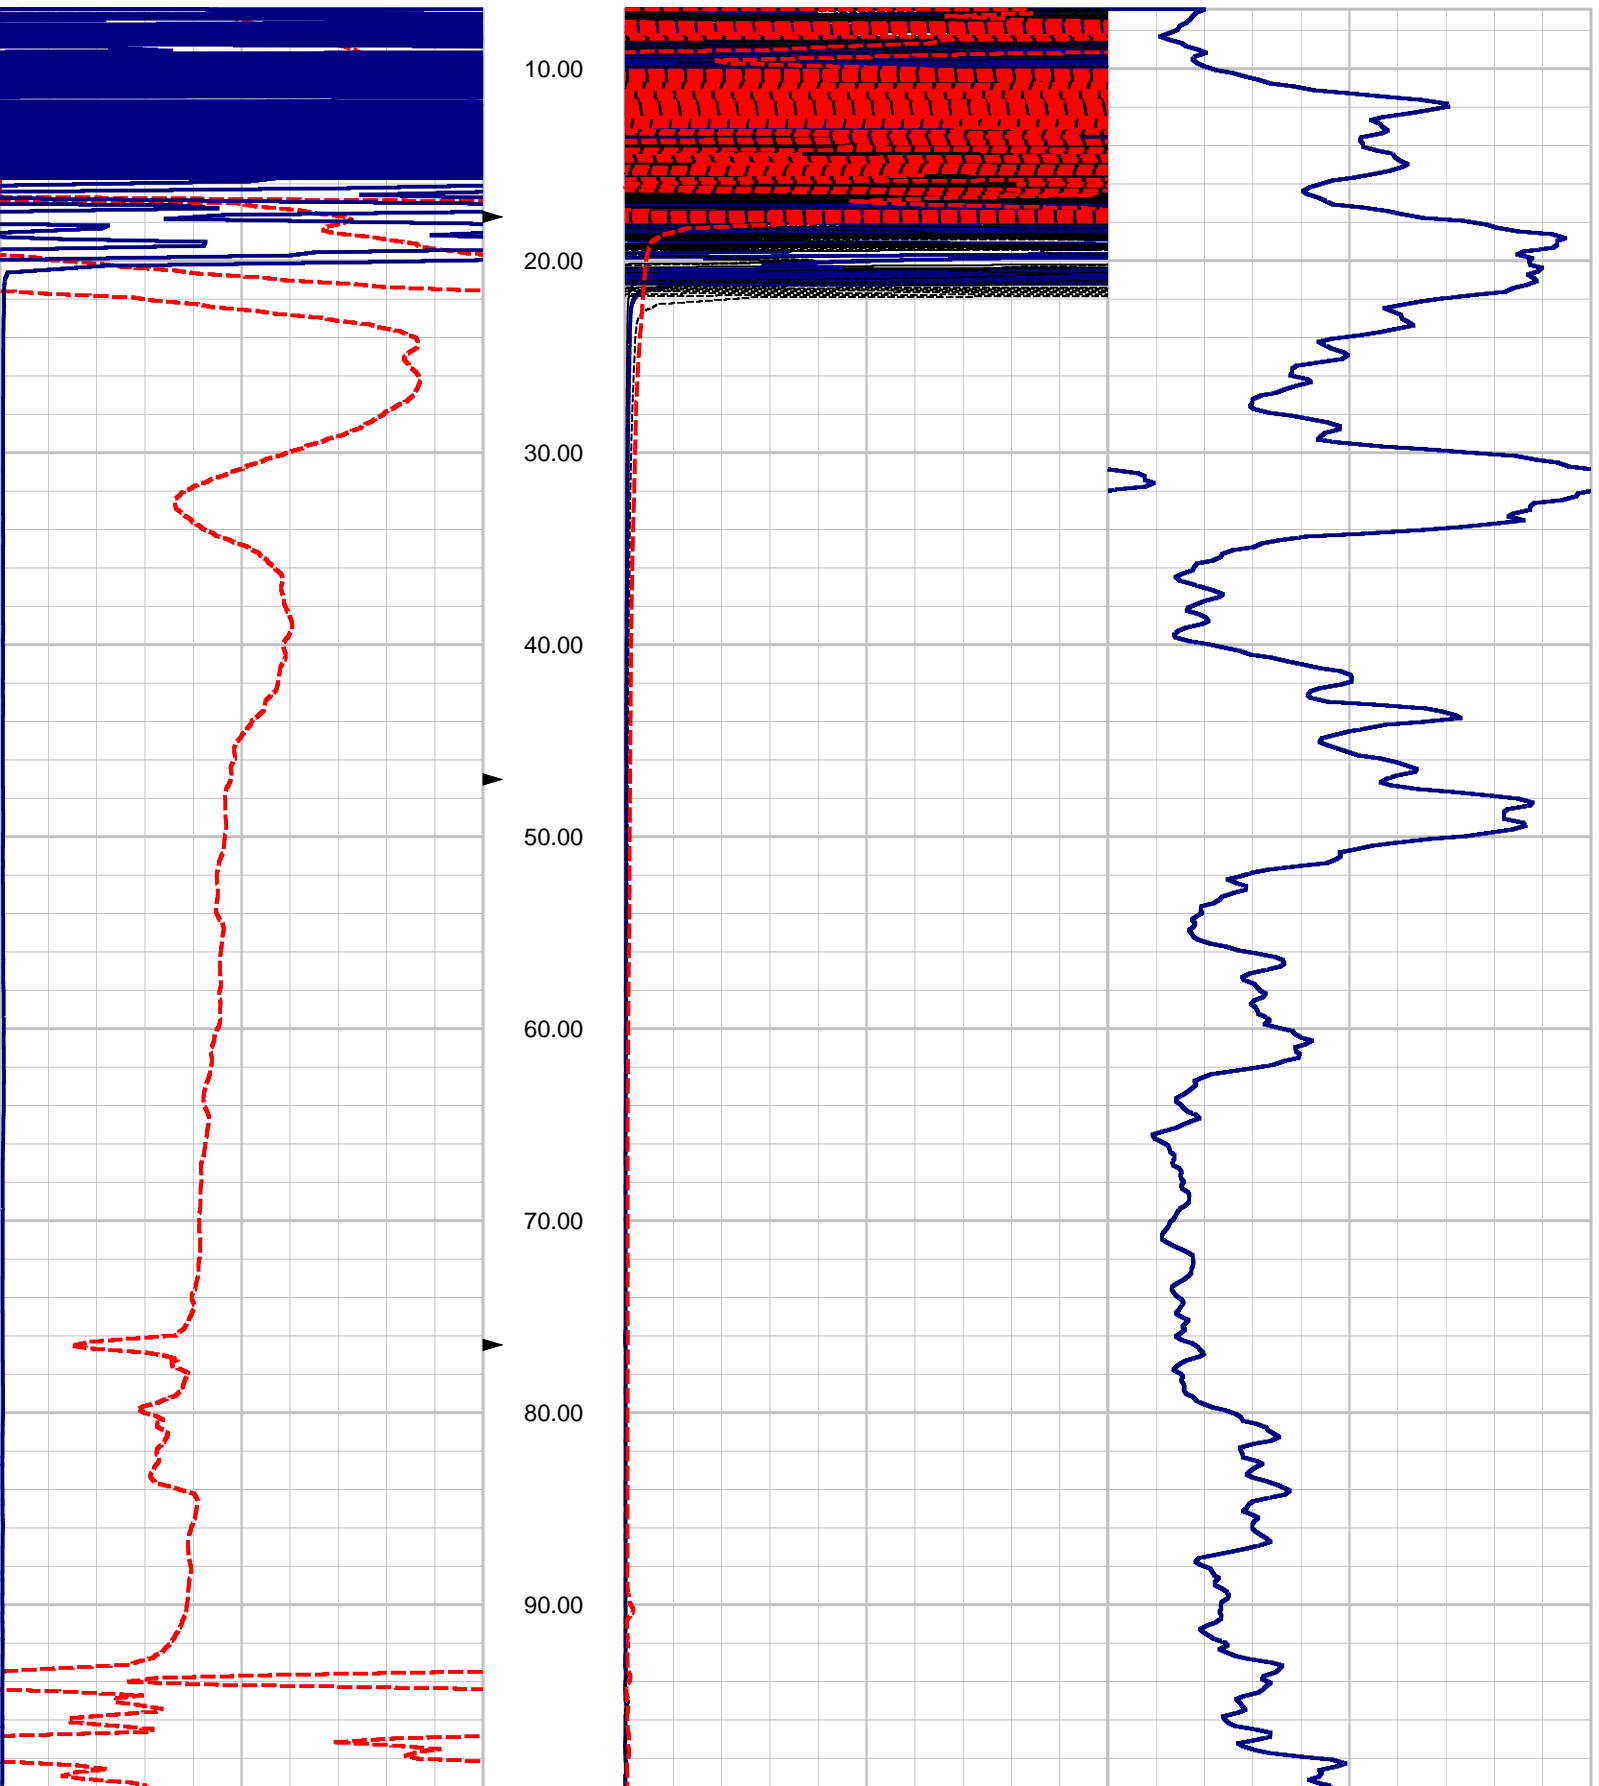

SP mV  
 -100.00 100.00  
 SPR OHM  
 0.00 2000.00

N8IN OHMM 2000.00  
 N16I OHMM 2000.00  
 N32I OHMM 2000.00  
 N64I OHMM 2000.00  
 NGAM CPS 0.00 200.00

Depth: 6.00 ft Date: 29 Mar 2016 Time: 15:53:33 File: "C:\WinLogger\Data\SFWMD C-298\C-298 3-29 ELOG.LGX"