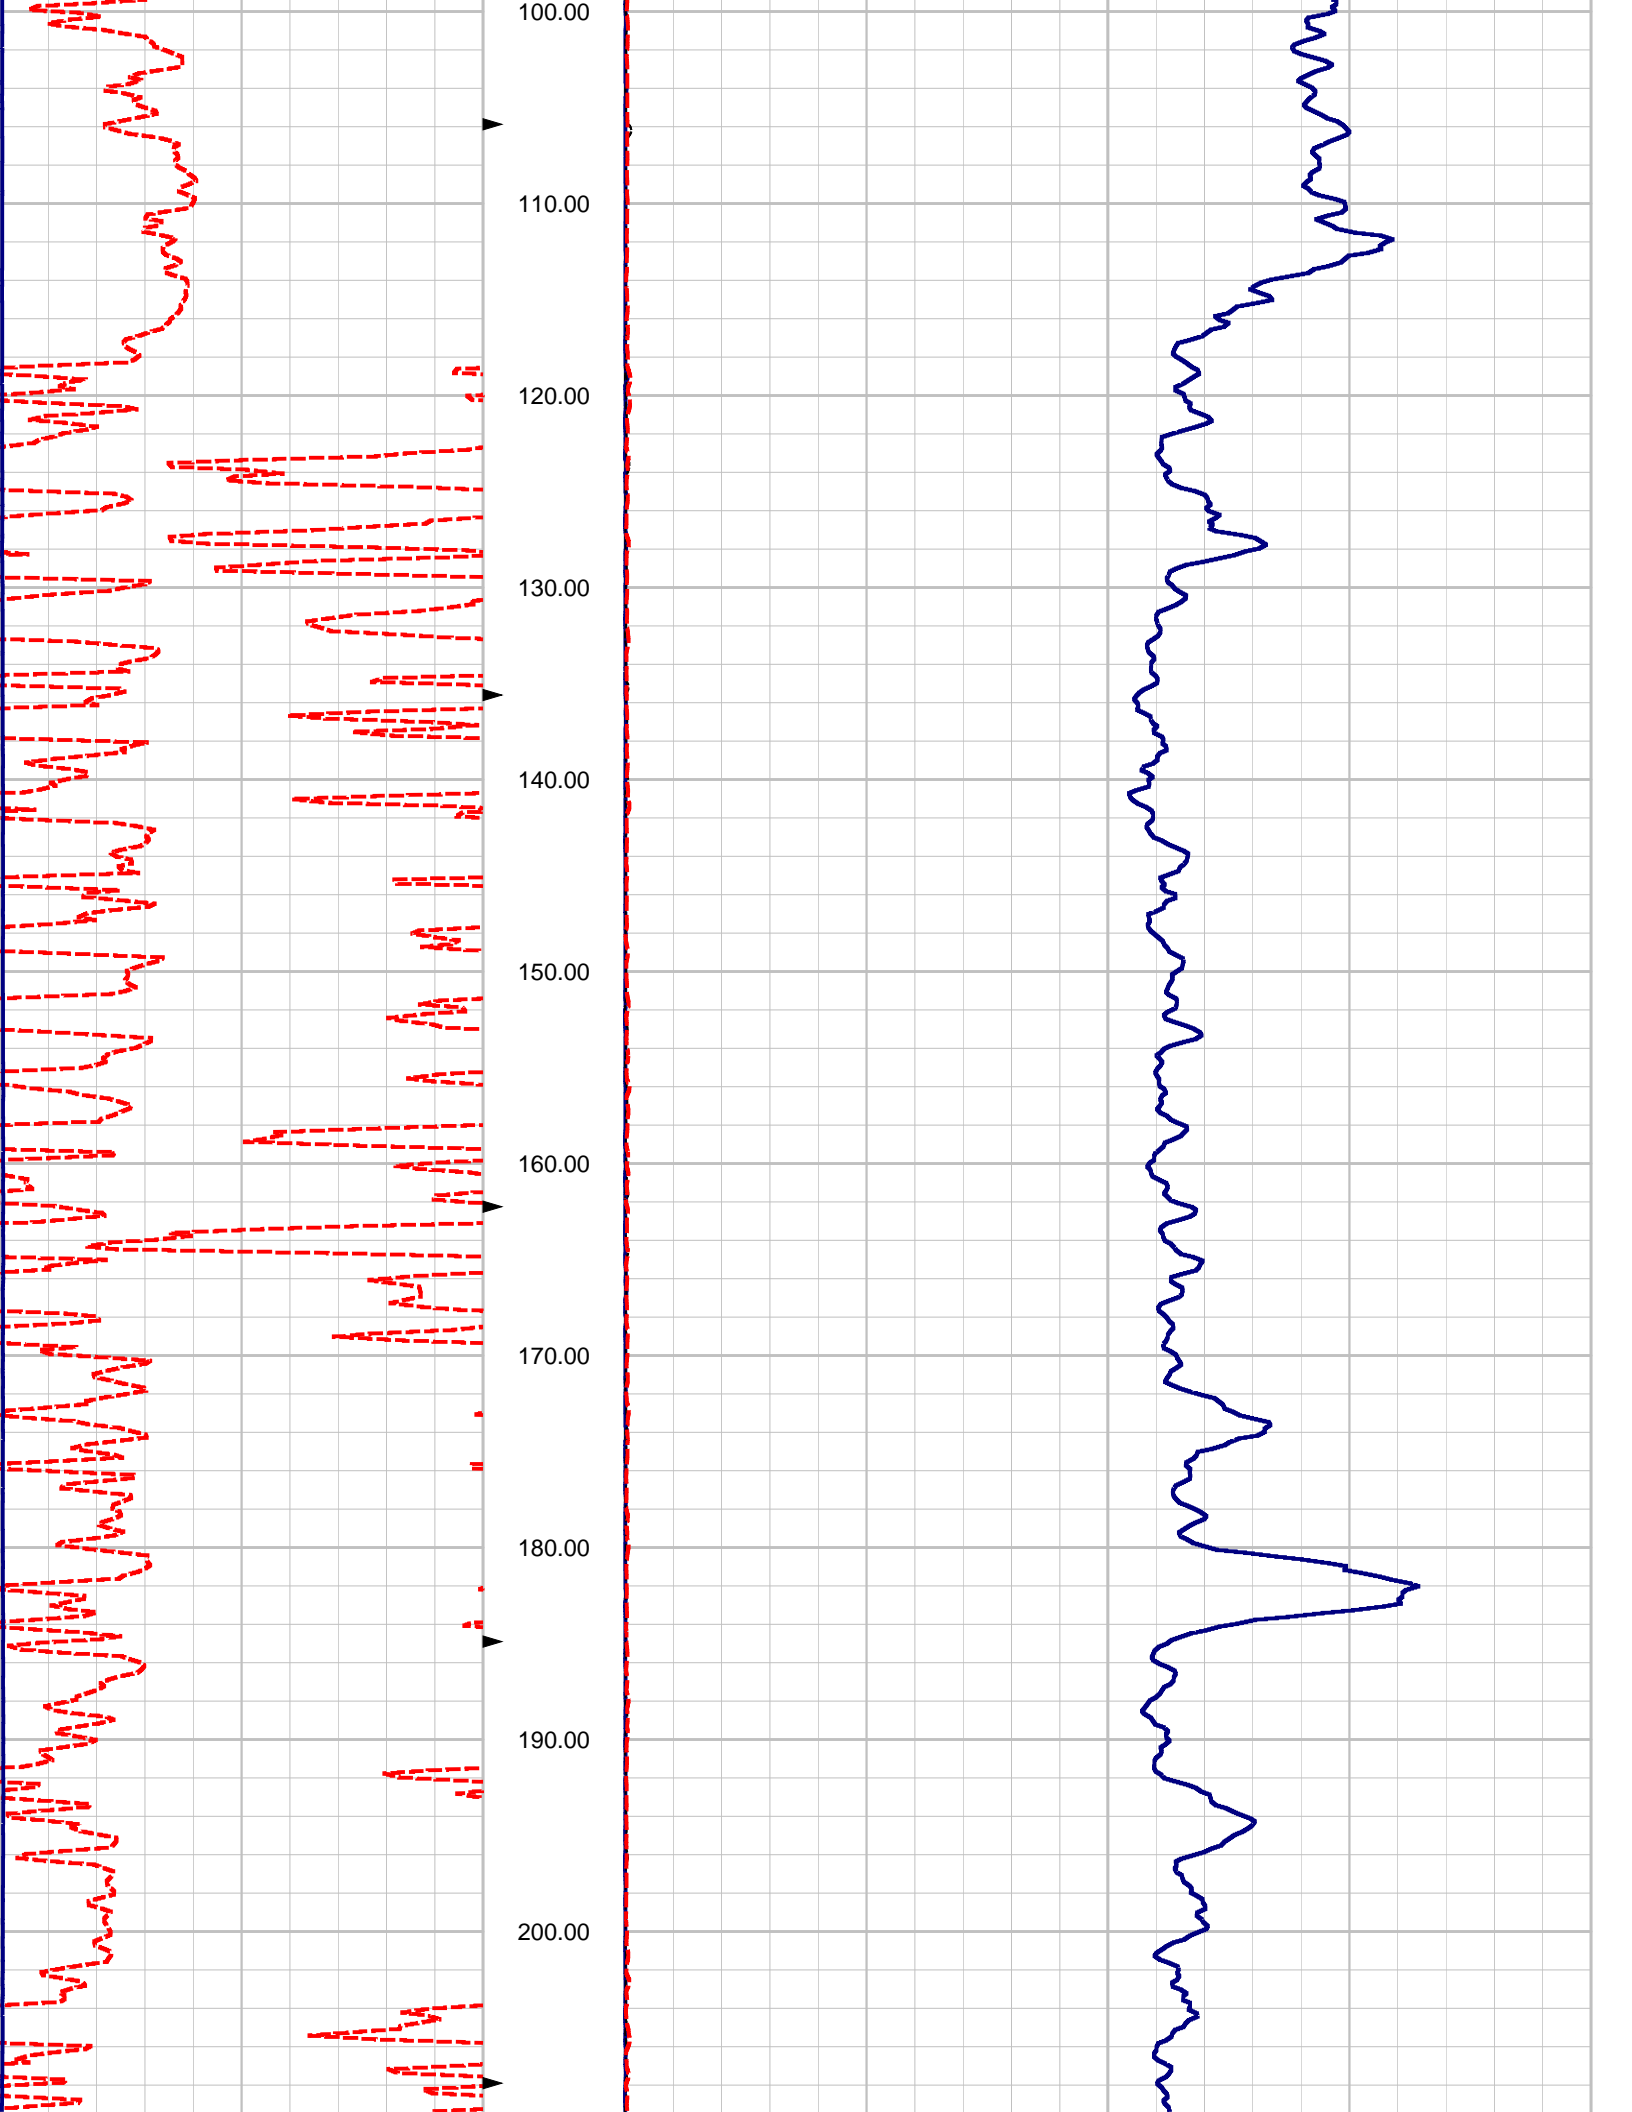

SP mV  
 -100.00 100.00  
 SPR OHM  
 0.00 2000.00

N8IN OHMM 2000.00  
 N16I OHMM 2000.00  
 N32I OHMM 2000.00  
 N64I OHMM 2000.00  
 NGAM CPS 0.00 200.00

Depth: 6.00 ft Date: 29 Mar 2016 Time: 15:53:33 File: "C:\WinLogger\Data\SFWMD C-298\C-298 3-29 ELOG.LGX"