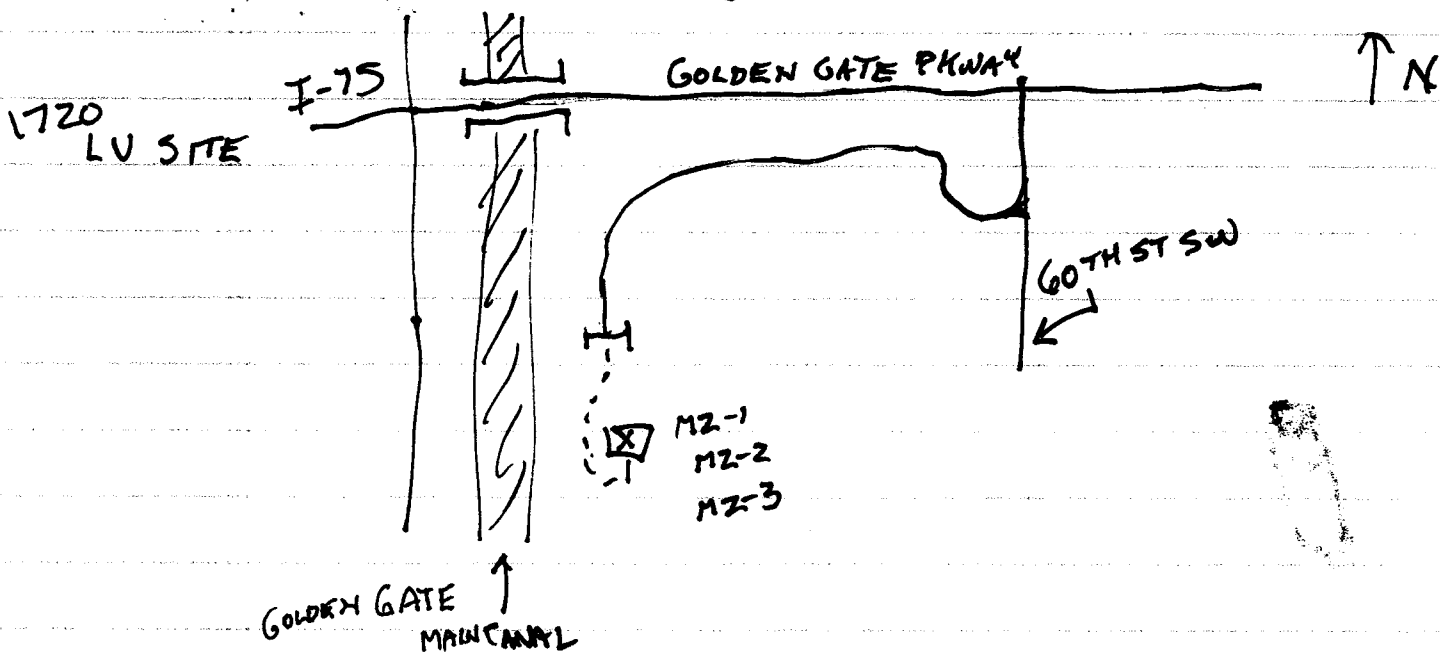

NAPLES

NR, DD, KH

I 75 MZ1, - MZ2, - MZ3

11-1-06

AR SITE
1700

I 75 WEST TO 1ST NAPLES EXIT (101)

GO (N) ON (951) TO GOLDEN GATE PKWY → GO (L)

* "B" LOCK ON GATE - OPENED w/ MY 1 MK ABLOY KEY

GATE AROUND WELL → "S" KEY

- * 1ST PIC - Outside left (MZ-2)
- Middle - PVC (MZ-3)
- Outside right - (MZ-1)

I 75 - MZ1, - MZ2, - MZ3

11-6-06
NR