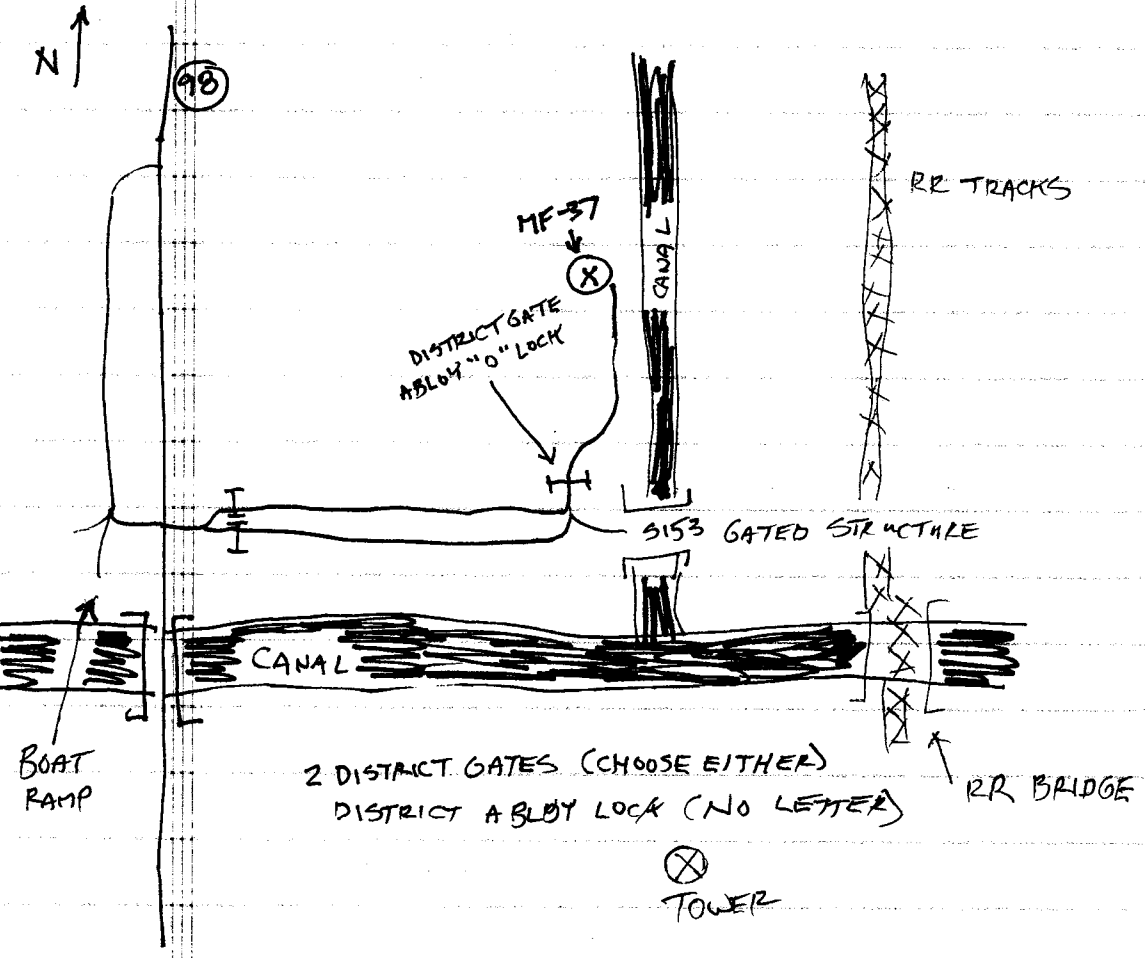

RF6W

MF-37

5-15-07 (M)

1610 HRS

(4)

PORT MAYACA

⊗ DISTRICT ABLBY KEY (YELLOW PLUG / 1MK) TO OPEN GATE LOCKS

DISTANCE FROM 98 TO WELL → 1.4 MILES

TO OKEECHOBEE

2 DISTRICT GATES (CHOOSE EITHER)
DISTRICT ABLBY LOCK (NO LETTER)

⊗
TOWER

LABELLED WELL w/ WAX PEN

U = UPPER

L = LOWER

PIC 1 → FACING (S) → WELL PLUS S153 / GATE