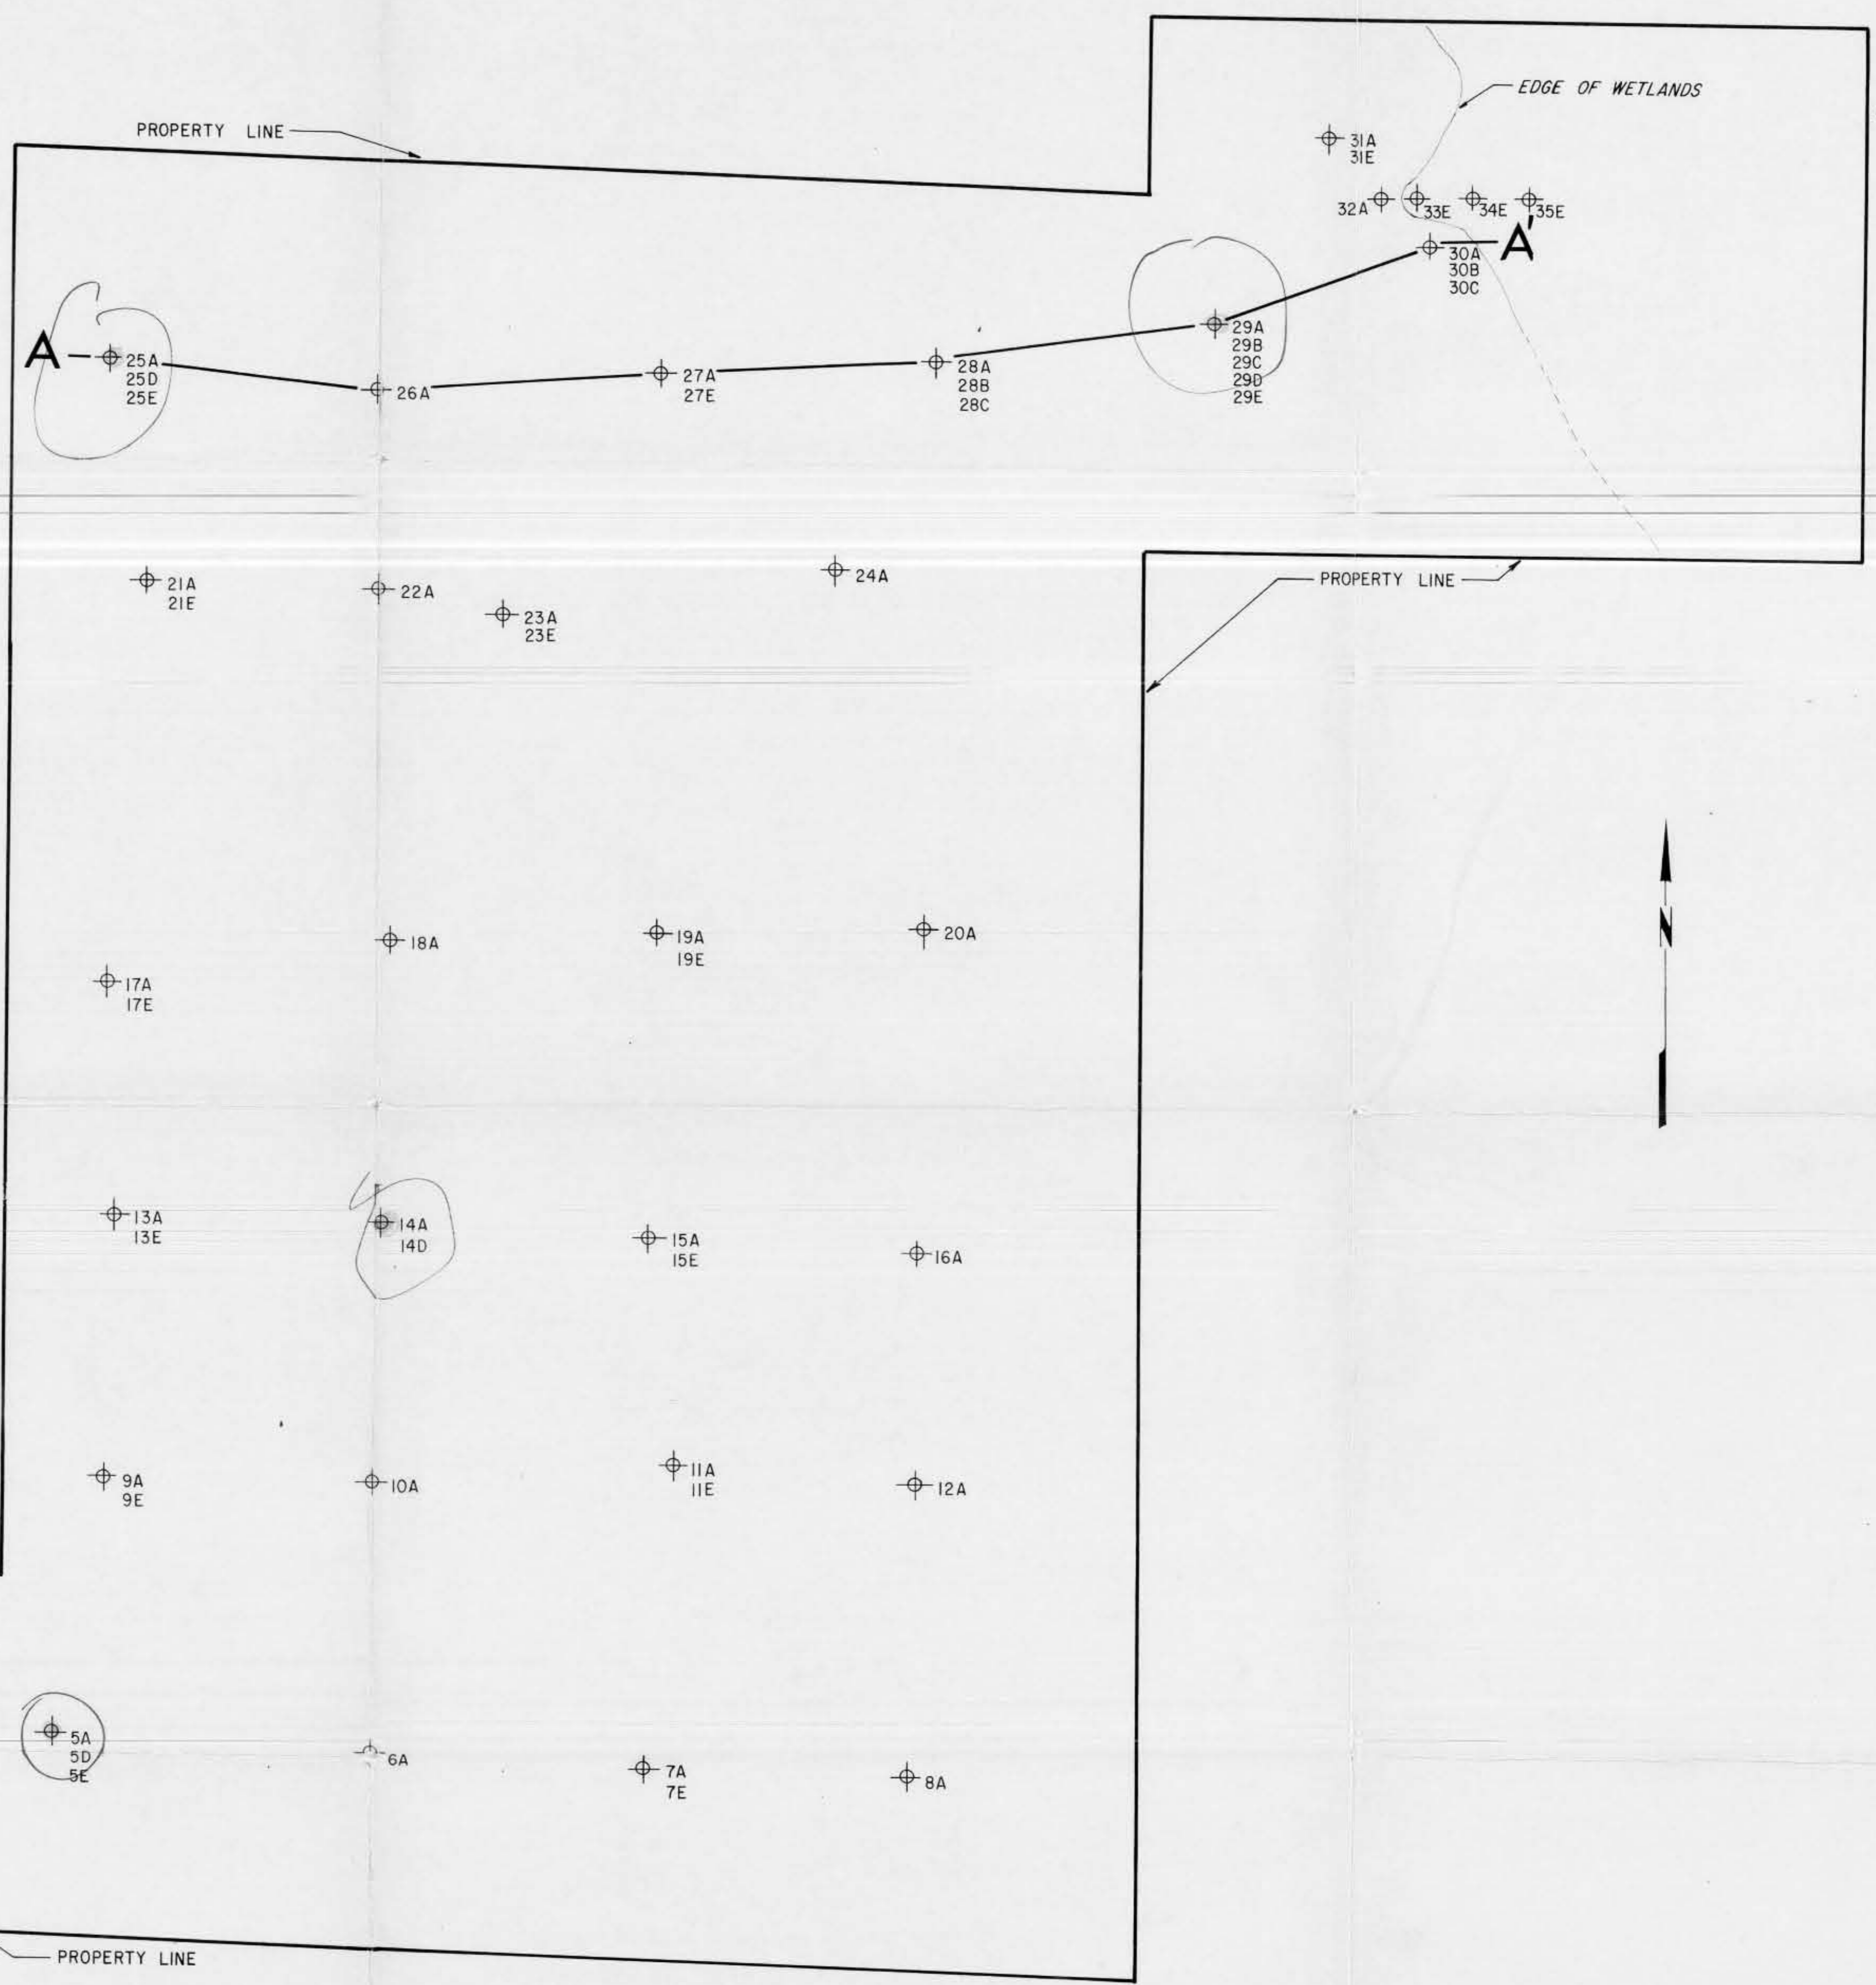

LEGEND

⊕_{15A}
15E WELL LOCATION

PREPARED FOR		
SAVANNAH CLUB		
TITLE		
LOCATIONS OF TEST WELLS ST. LUCIE COUNTY, FLORIDA		
COMPILED BY	Geraghty & Miller, Inc. West Palm Beach, Florida	DATE
DRAWN BY		June 24, 1981
CHECKED BY		REVISED
	SCALE	PLATE 1
	1 inch = 400 feet	