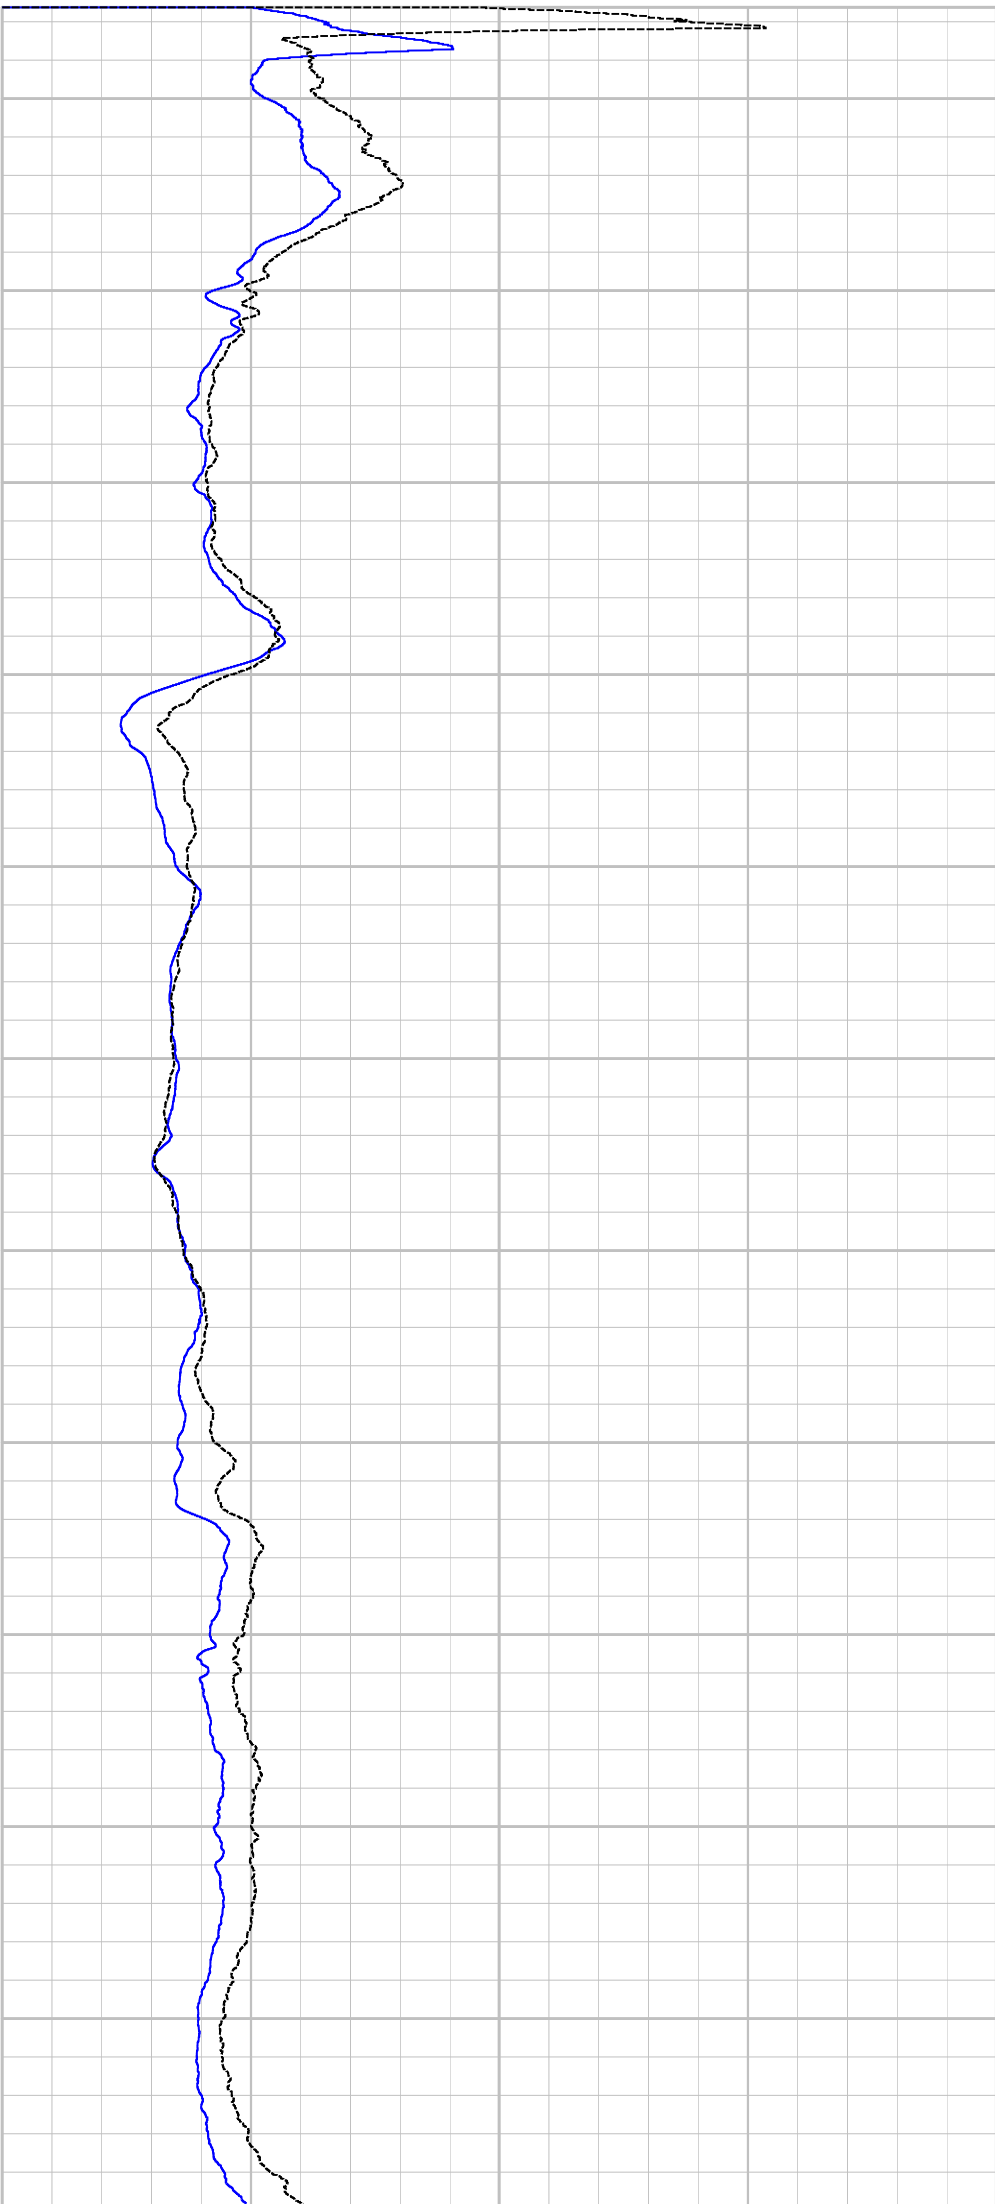

NGAM CPS

0.00 400.00

SHLW Ohm.m

0.00 200.00

Depth: 5.00 ft Date: 25 Sep 2014 Time: 12:27:43 File: "C:\WinLogger\Data\LWC LOGS\9-25\C-951 9-25 DUAL INDUCTION.LOG"