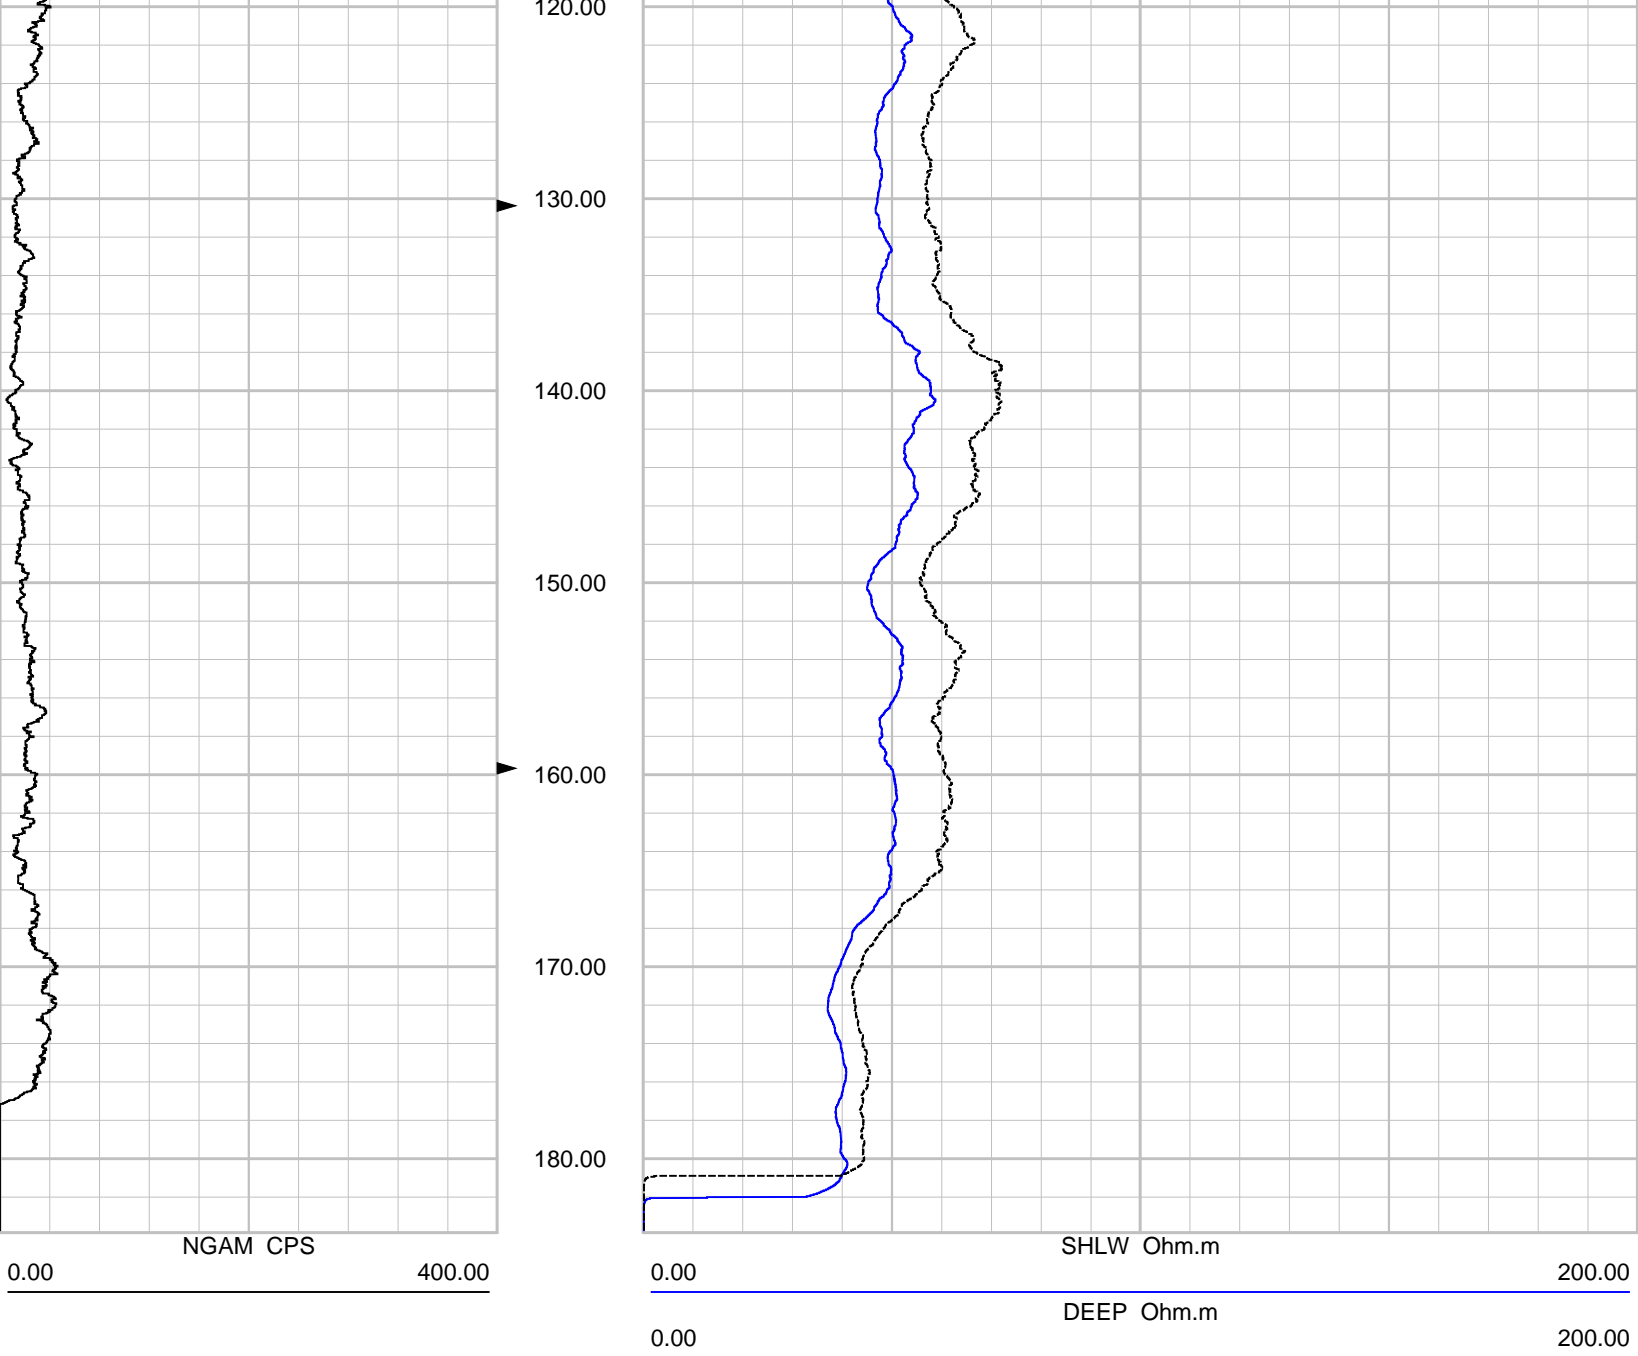

NGAM CPS

0.00 400.00

SHLW Ohm.m

0.00 200.00

Depth: 5.00 ft Date: 25 Sep 2014 Time: 12:27:43 File: "C:\WinLogger\Data\LWC LOGS\9-25\C-951 9-25 DUAL INDUCTION.LOG"