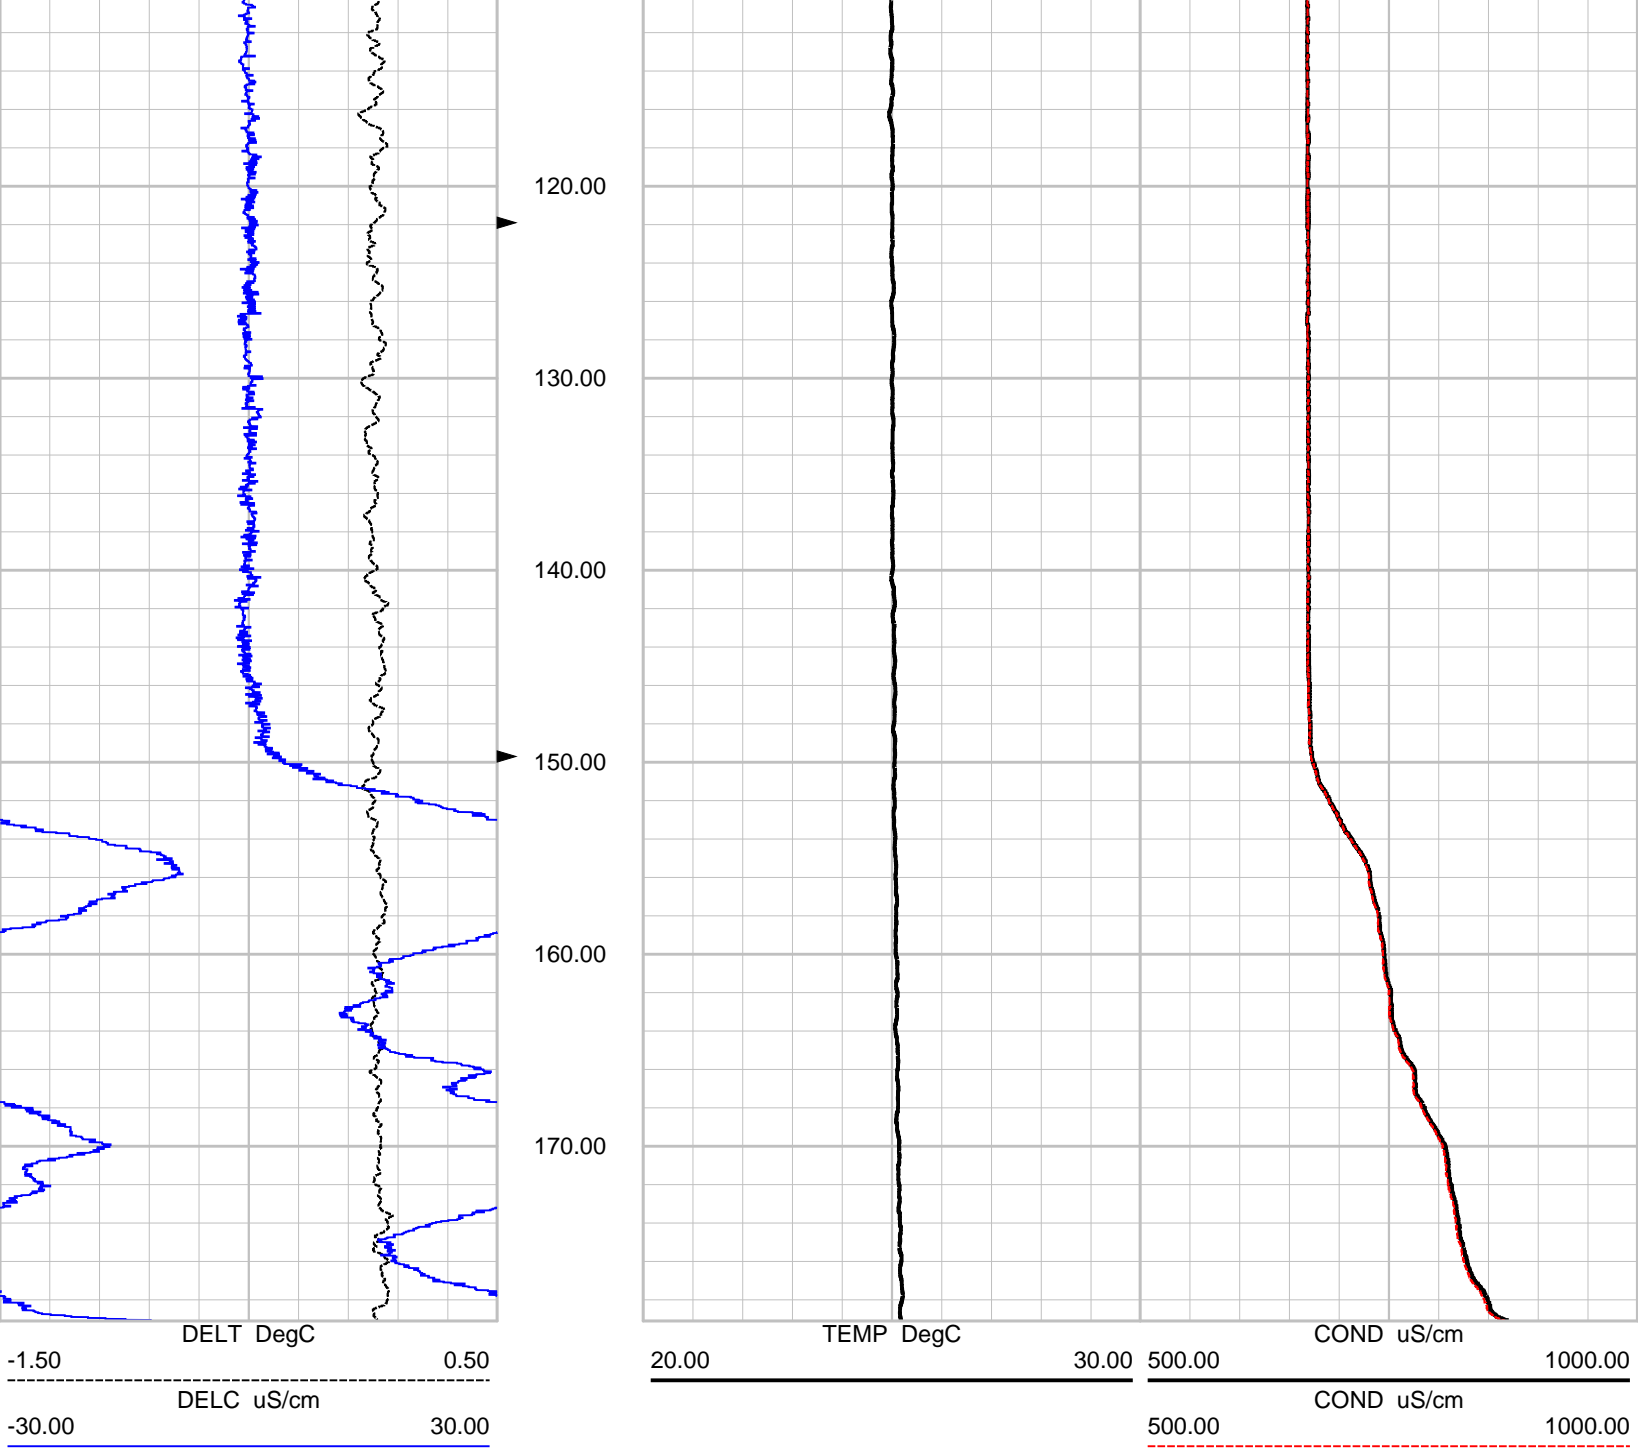

DELT DegC
-1.50 0.50

DELC uS/cm
-30.00 30.00

TEMP DegC
20.00 30.00 500.00 1000.00

COND uS/cm
500.00 1000.00

Depth: 179.00 ft Date: 25 Sep 2014 Time: 11:10:49 File: "C:\WinLogger\Data\LWC LOGS\9-25\C-951 9-25 TCDS DOWN.LOG"