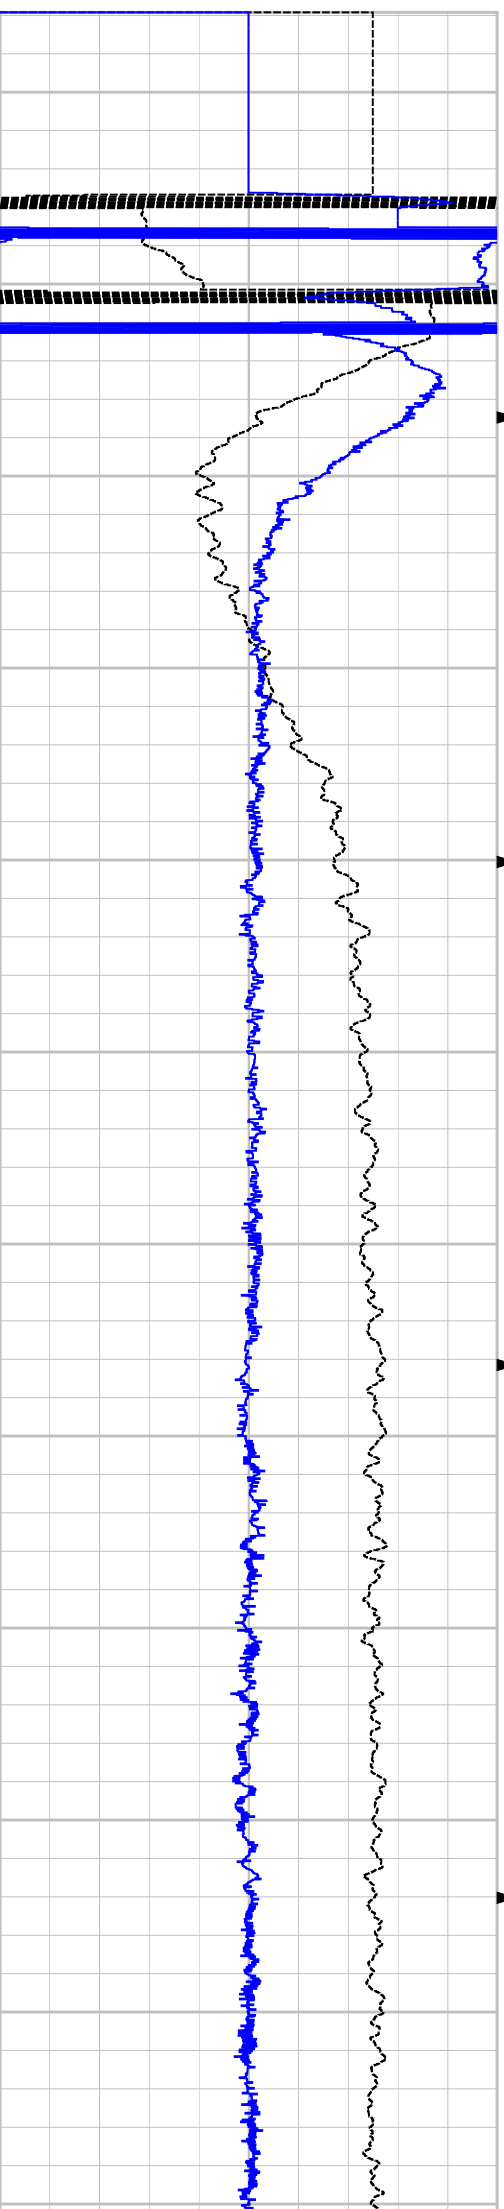

DELT DegC
-1.50 0.50

DELC uS/cm
-30.00 30.00

TEMP DegC
20.00 30.00 500.00 1000.00

COND uS/cm
500.00 1000.00

Depth: 179.00 ft Date: 25 Sep 2014 Time: 11:10:49 File: "C:\WinLogger\Data\LWC LOGS\9-25\C-951 9-25 TCDS DOWN.LOG"