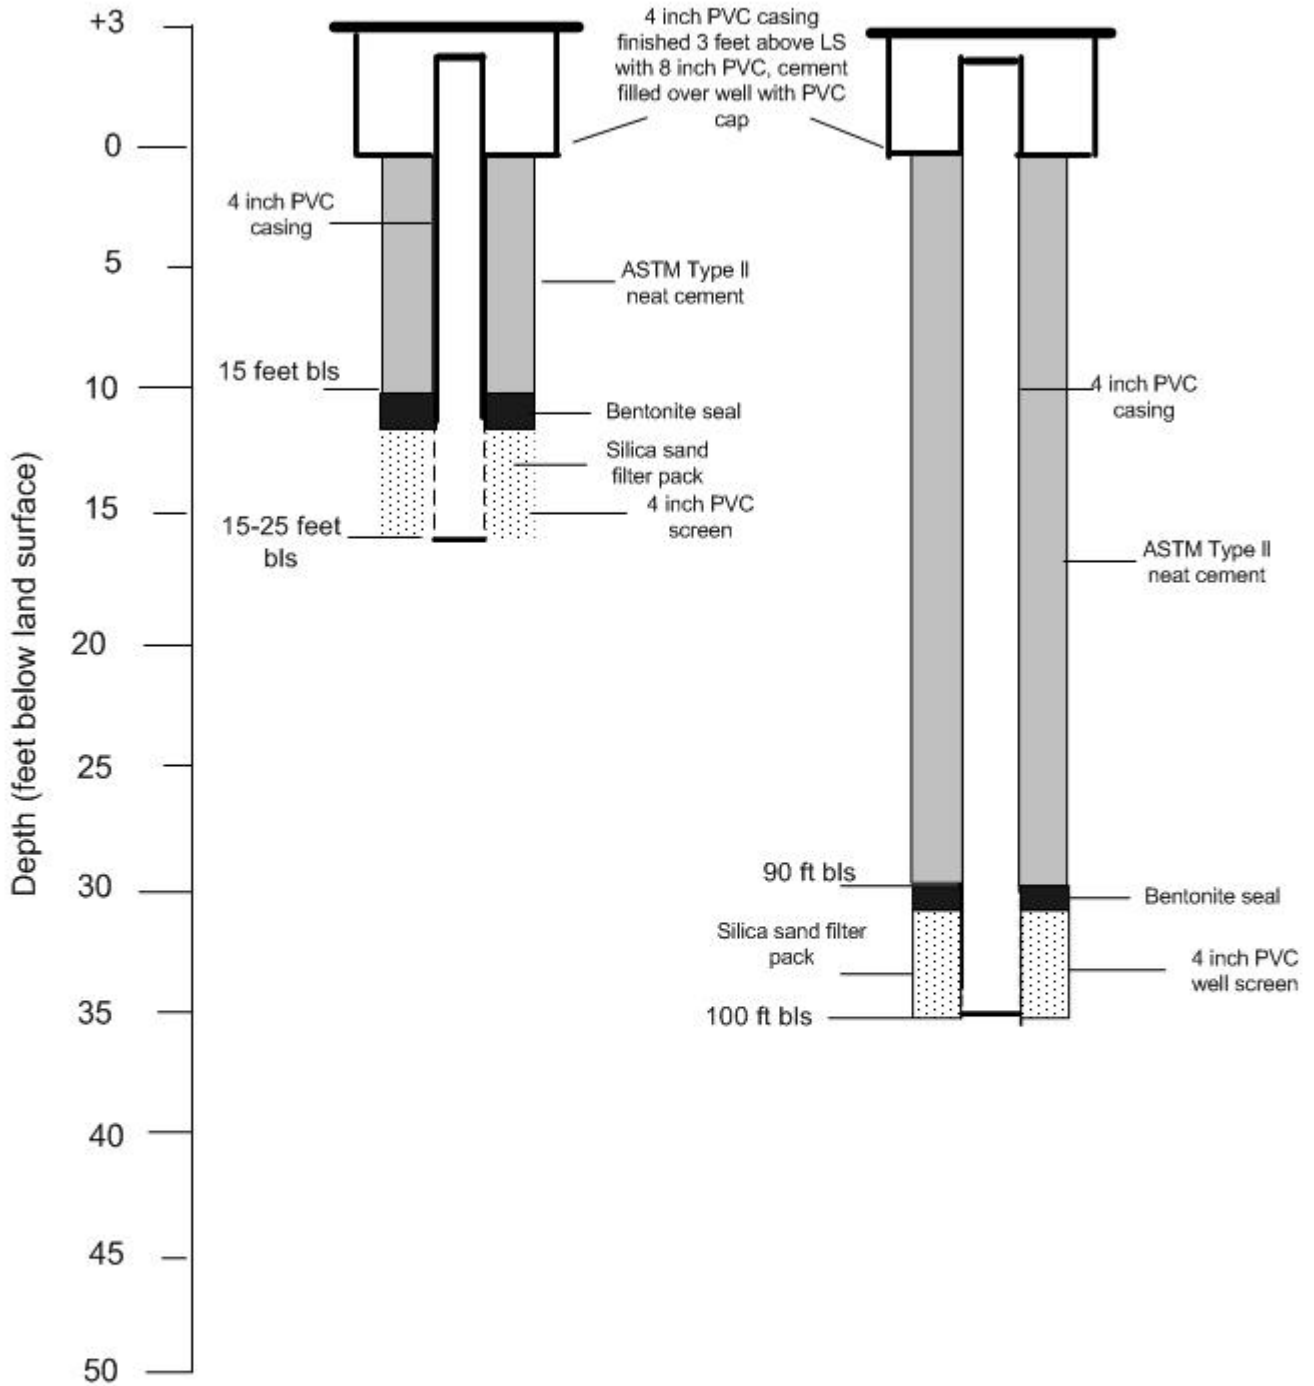

Shallow Well

Deep Well

South Florida Water Management District
3301 Gun Club Road
West Palm Beach, Florida 33406

**Kissimee Basin-Snively
Monitoring Wells
Shallow & Deep**

Construction Details