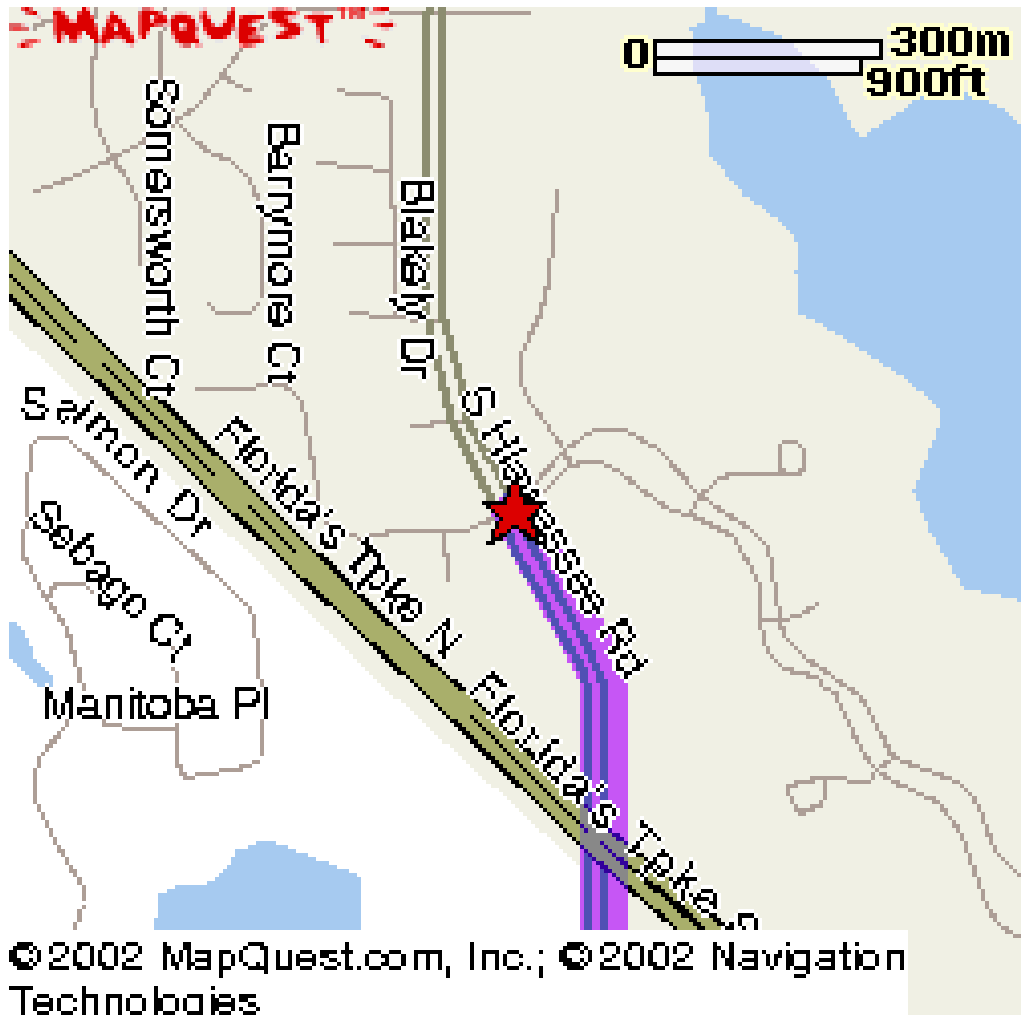

**3301 Gun Club Rd
West Palm Beach, FL
33406 US**

**3401 S Hiawassee Rd
Orlando, FL
32835-6334 US**

Total Distance:
169.71 miles

Total Estimated Time:
3 hours, 4 minutes

[PRINT ROUTE](#)

[SAVE ROUTE](#)

[E-MAIL ROUTE](#)

[REVERSE DIRECTIONS](#)

[DOWNLOAD ROUTE TO PDA](#)

DIRECTIONS	DISTANCE
1: Start out going West on GUN CLUB RD.	0.39 miles
2: Turn RIGHT onto KIRK RD.	0.29 miles
3: Turn LEFT onto SOUTHERN BLVD/FL-700 W/FL-80 W.	0.52 miles
4: Turn RIGHT onto N MILITARY TRL/FL-809 N.	2.01 miles
5: Turn LEFT onto OKEECHOBEE BLVD/FL-704 W.	1.58 miles
6: Take the FLORIDA'S TURNPIKE ramp.	0.14 miles
7: Keep RIGHT at the fork in the ramp.	0.28 miles
8: Merge onto FLORIDA'S TURNPIKE N (Portions toll).	159.00 miles
9: Take the I-4 exit- exit number 259- towards TAMPA/ORLANDO.	0.44 miles
10: Keep LEFT at the fork in the ramp.	0.39 miles
11: Merge onto I-4 W.	0.76 miles
12: Take the SR-435 N/KIRKMAN ROAD exit- exit number 30B.	0.27 miles
13: Stay straight to go onto FL-435 N/S KIRKMAN RD.	1.27 miles
14: Turn LEFT onto CONROY RD.	0.39 miles
15: CONROY RD becomes CONROY WINDERMERE RD.	1.10 miles
16: Turn RIGHT onto S HIAWASSEE RD.	0.89 miles
Total Estimated Time: 3 hours, 4 minutes	Total Distance: 169.71 miles

DESTINATION:

**3401 S Hiawassee Rd
Orlando, FL
32835-6334 US**

©2002 MapQuest.com, Inc.; ©2002 Navigation Technologies